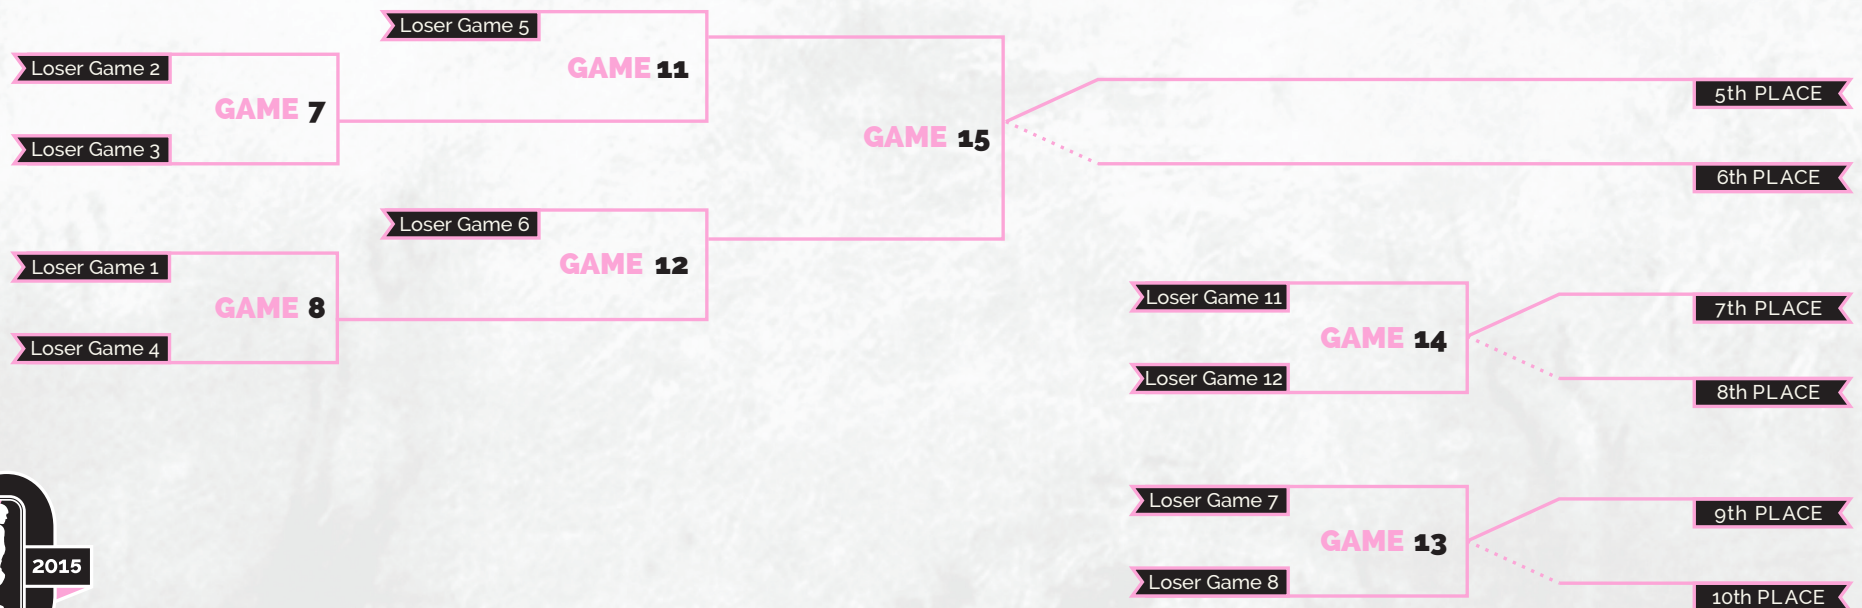

CONSOLATION BRACKET