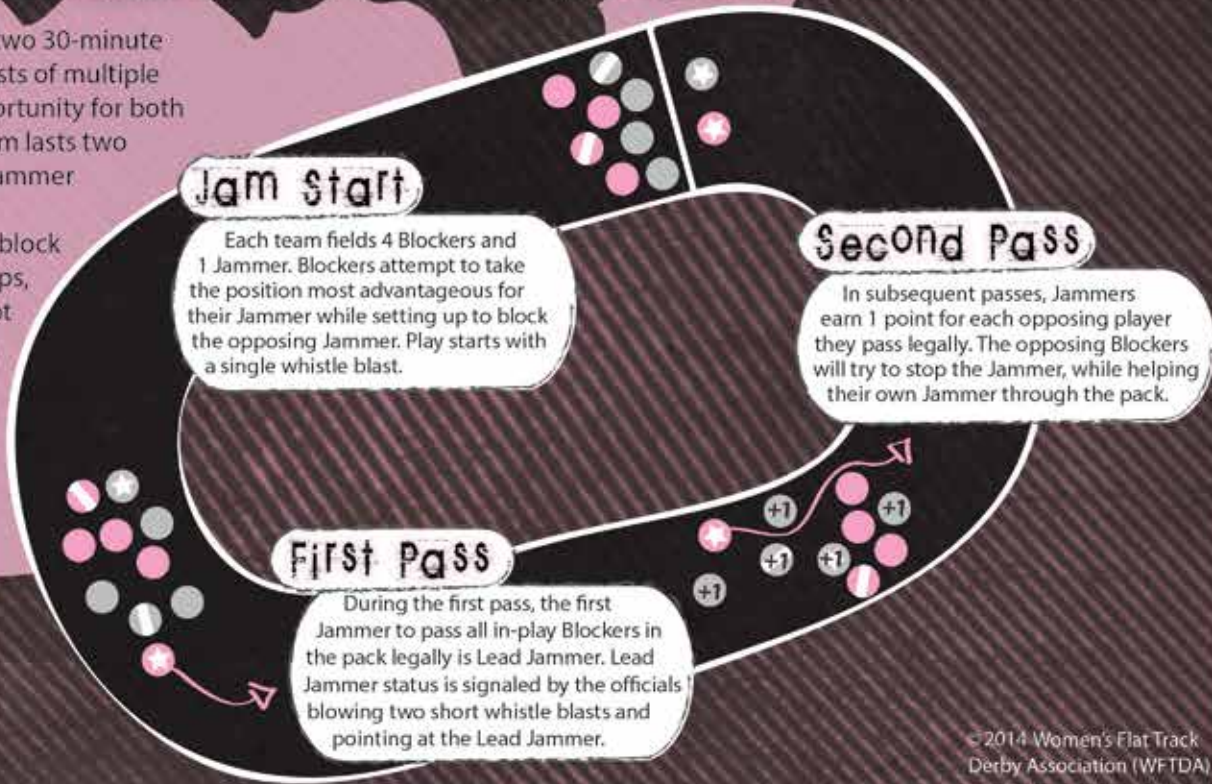

4

Violet Knockout

Not pictured:
Big Banger
137

ALL 2015 STARS

ROLL★LINE

DERBY BASICS

Two 14-skater teams play two 30-minute periods. Each period consists of multiple "jams." Each jam is an opportunity for both teams to score points. A jam lasts two minutes unless the Lead Jammer calls it off herself.

It is legal for a player to block her opponents with her hips, rear, and shoulders. It is not legal to block to the back, to trip, or to elbow another skater. Players committing illegal actions go to the penalty box for 30 seconds while their team plays short.

PIVOT

The Pivot is the Blocker that wears the stripe on her head. She is the only Blocker that is allowed to accept a star pass from the Jammer, thus becoming the new Jammer and gaining the ability to score points.