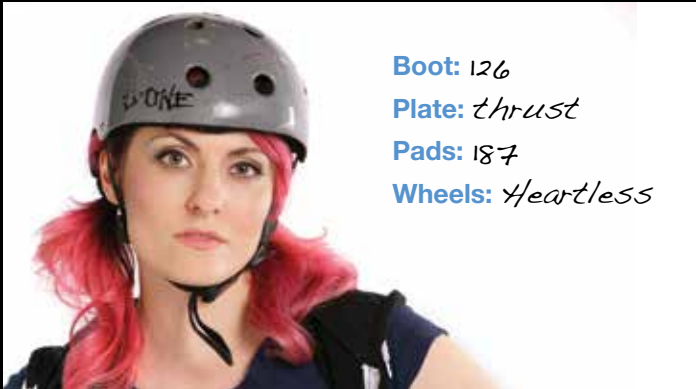

Boot: 126
Plate: thrust
Pads: 187
Wheels: Heartless