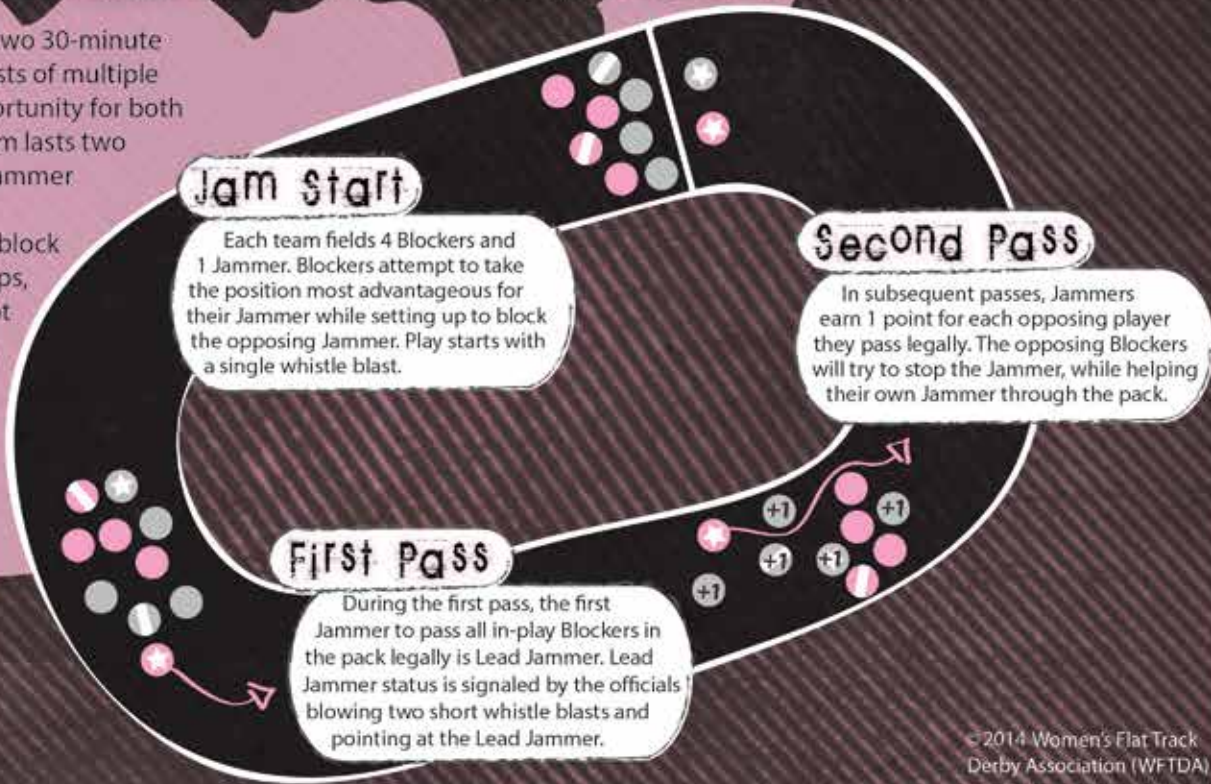

# DERBY BASICS

Two 14-skater teams play two 30-minute periods. Each period consists of multiple "jams." Each jam is an opportunity for both teams to score points. A jam lasts two minutes unless the Lead Jammer calls it off herself.

It is legal for a player to block her opponents with her hips, rear, and shoulders. It is not legal to block to the back, to trip, or to elbow another skater. Players committing illegal actions go to the penalty box for 30 seconds while their team plays short.