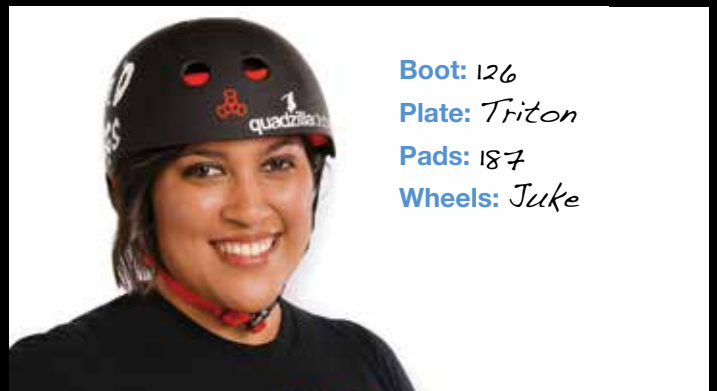

## IT'S ABOUT YOU.

"Serving Skaters of all Shapes/Sizes since 2007"

**Boot:** Antik  
**Plate:** Avenger  
**Pads:** Triple 8  
**Wheels:** Atom

**Boot:** 126  
**Plate:** Triton  
**Pads:** 187  
**Wheels:** Juke