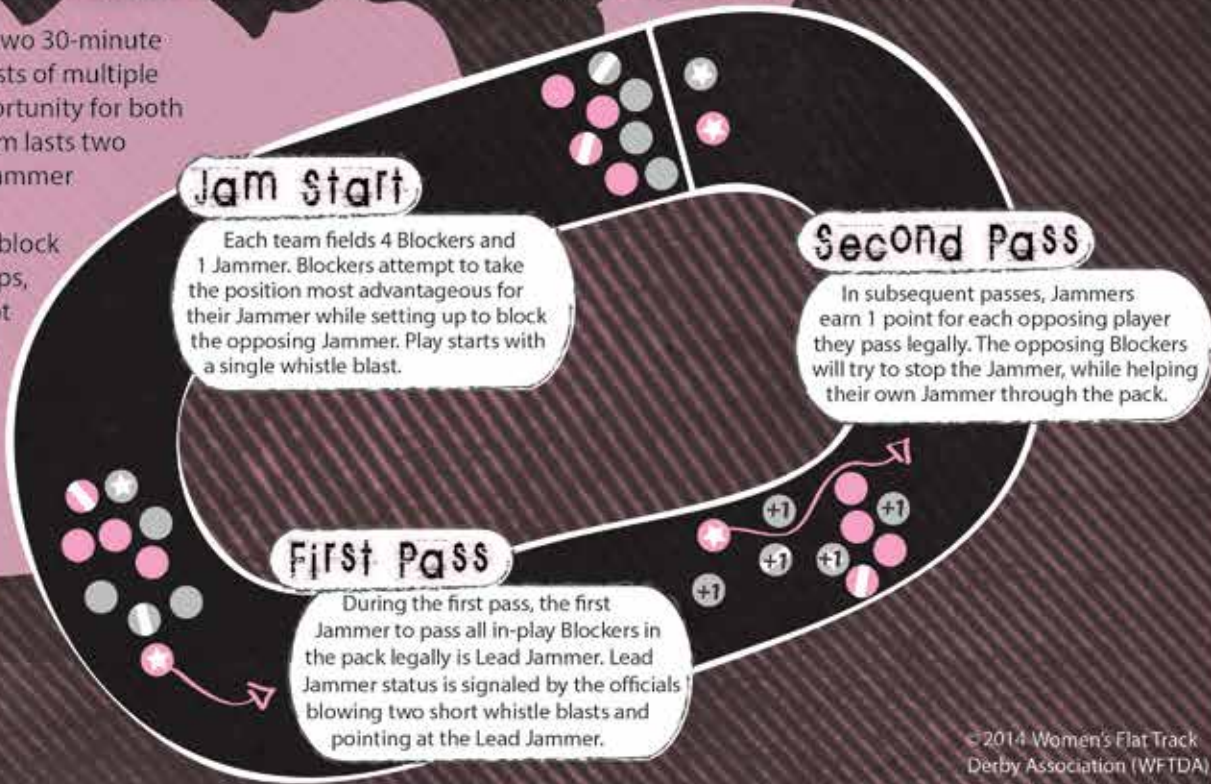

Loser Game 7

10th PLACE

Games in Central Daylight Time.

MINNESOTA ROLLERGIRLS

All-Stars

MNROLLERGIRLS.COM

★ CAPTAINS ★

MINNESOTA
HEAD COACH: BOOMBAY SAFIRE
BENCH COACH: MAX BECKER

DERBY BASICS

Two 14-skater teams play two 30-minute periods. Each period consists of multiple "jams." Each jam is an opportunity for both teams to score points. A jam lasts two minutes unless the Lead Jammer calls it off herself.

It is legal for a player to block her opponents with her hips, rear, and shoulders. It is not legal to block to the back, to trip, or to elbow another skater. Players committing illegal actions go to the penalty box for 30 seconds while their team plays short.