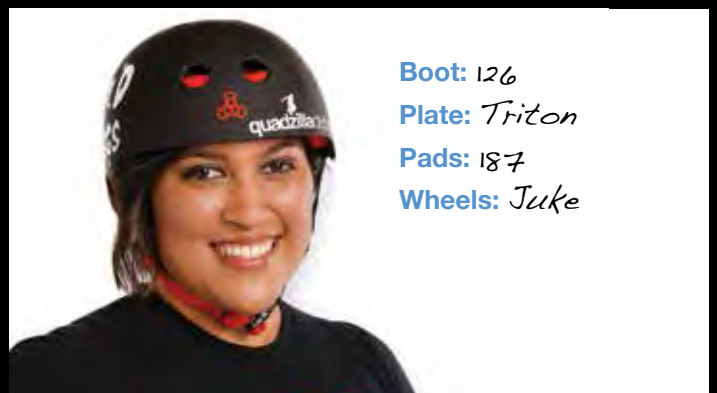

Wheels: Heartless

IT'S ABOUT YOU.

"Serving Skaters of all Shapes/Sizes since 2007"

Boot: Antik

Plate: Avenger

Pads: Triple 8

Wheels: Atom

Boot: 126