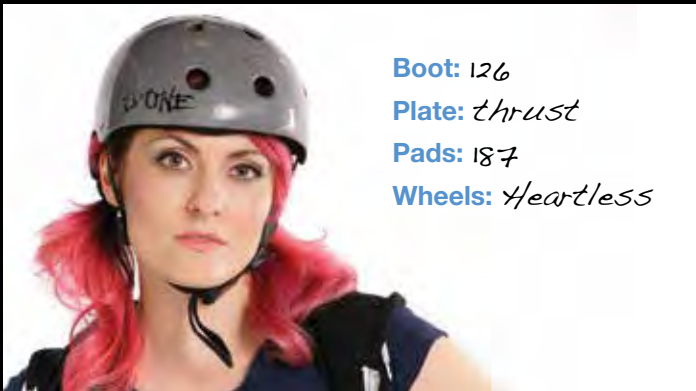

Contact: Chad Barlow - chadb@somethinginked.com - 989-714-0020

Boot: 126

Plate: thrust

Pads: 187

Wheels: Heartless

Boot: Antik

Plate: Avenger

Pads: 187