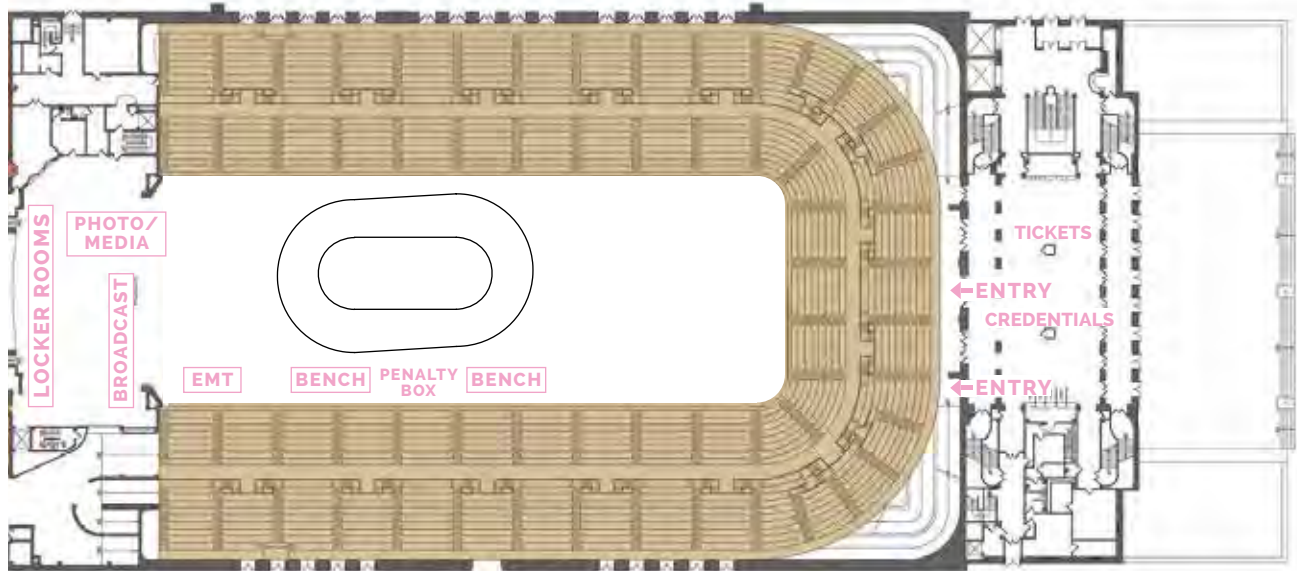

Posyberry Pie  
#11

Selph  
Destruction  
#321

Slayer Moon  
#91

Speedo  
#3

TRANquilizer  
#297

Hot Carl  
Coach

Dutch Destroyer  
Bench Coach

\*Layout subject to change