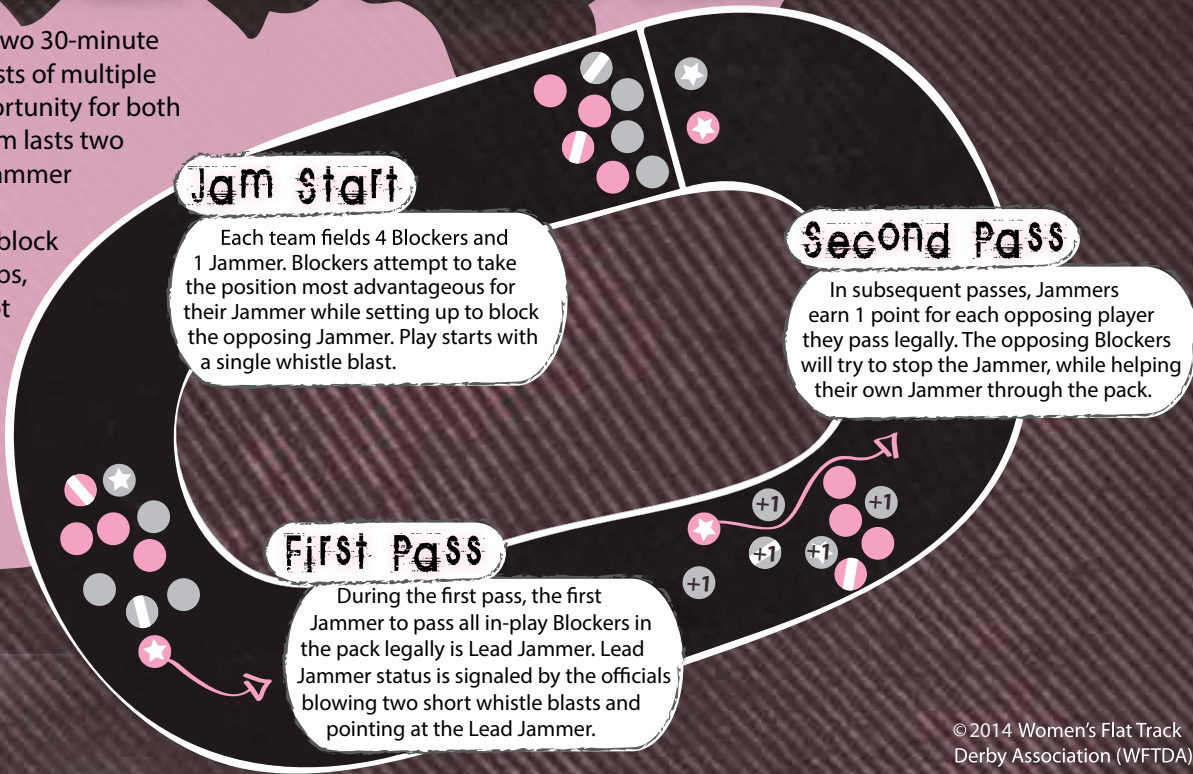

TIPPI HEADLOCK

LUNA IMPACT

MR. KISS KISS BANG'S BANG

DERBY BASICS

Two 14-skater teams play two 30-minute periods. Each period consists of multiple "jams." Each jam is an opportunity for both teams to score points. A jam lasts two minutes unless the Lead Jammer calls it off herself.

It is legal for a player to block her opponents with her hips, rear, and shoulders. It is not legal to block to the back, to trip, or to elbow another skater. Players committing illegal actions go to the penalty box for 30 seconds while their team plays short.

PIVOT

The Pivot is the Blocker that wears the stripe on her head. She is the only Blocker that is allowed to accept a star pass from the Jammer, thus becoming the new Jammer and gaining the ability to score points.