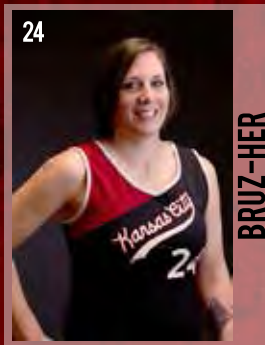

BRUZ-HER

NOT PICTURED:
BIT #365, LOVE TAP #92,
PETER BABRIEL #0, TURTLE POWER #421