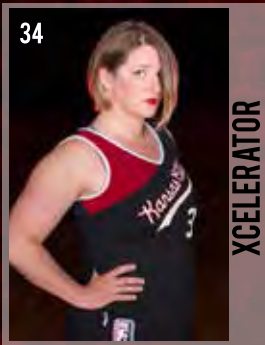

CAPTAIN

XCELERATOR