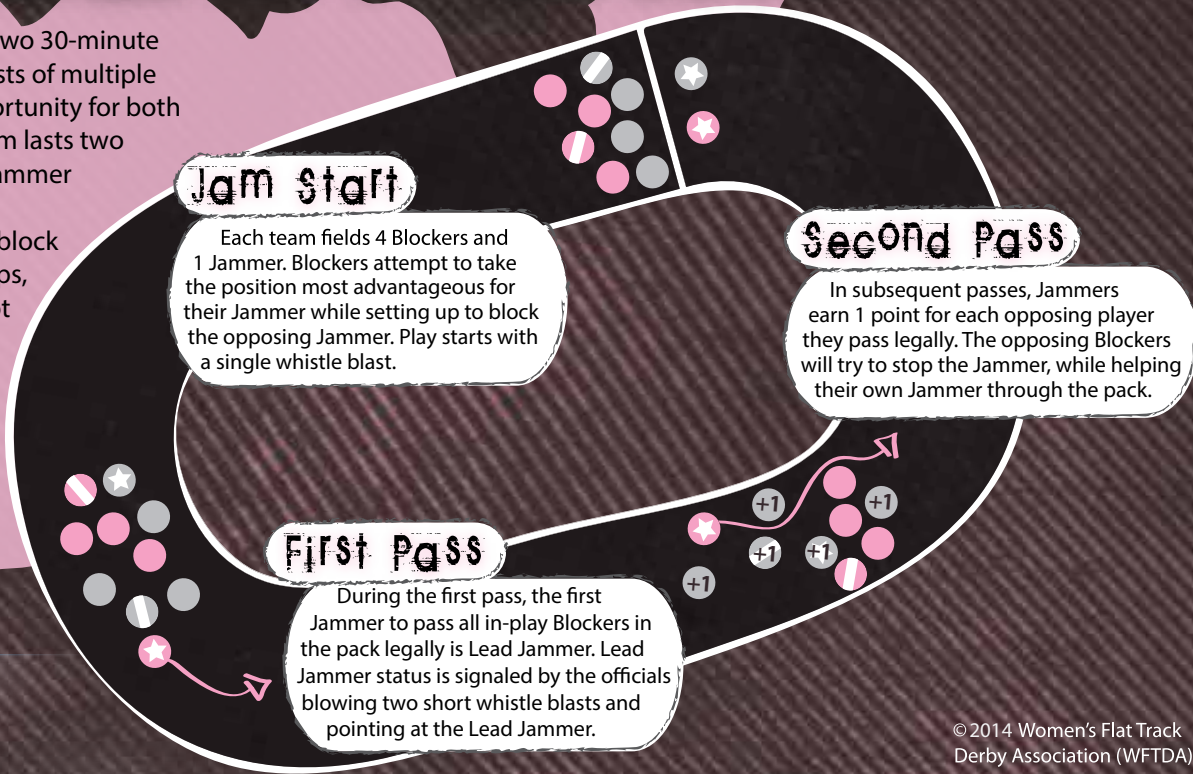

Sin Ickle
#1542

DERBY BASICS

Two 14-skater teams play two 30-minute periods. Each period consists of multiple "jams." Each jam is an opportunity for both teams to score points. A jam lasts two minutes unless the Lead Jammer calls it off herself.

It is legal for a player to block her opponents with her hips, rear, and shoulders. It is not legal to block to the back, to trip, or to elbow another skater. Players committing illegal actions go to the penalty box for 30 seconds while their team plays short.

PIVOT

The Pivot is the Blocker that wears the stripe on her head. She is the only Blocker that is allowed to accept a star pass from the Jammer, thus becoming the new Jammer and gaining the ability to score points.