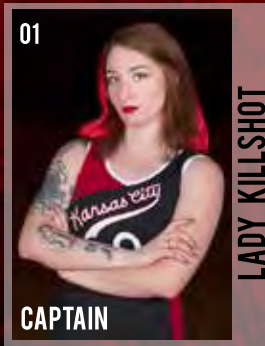

JESS DECKER

NOT PICTURED:
BIT #365, LOVE TAP #92,
PETER BABRIEL #0, TURTLE POWER #421

JESSIKABOOM

LADY KILLSHOT

CAPTAIN

MAYHEM MYERS

CAPTAIN

RAYNA PAIN