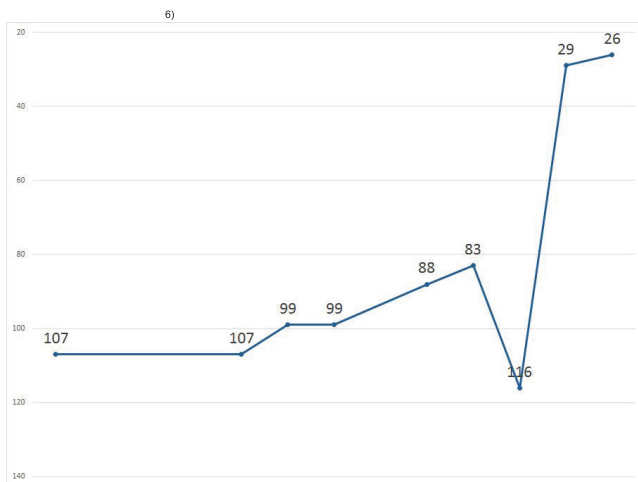

13 MONTH WFTDA RANKINGS

TEAM STATS HIGHLIGHTS

TEAM

5 Games

194 Jams

BLOCKERS

125 Blocker Penalties (6.21 JPP)

25 Blocker Penalties/Game

JAMMERS

30 Jammer Penalties (6.47 JPP)

6 Jammer Penalties/Game

67% Lead Rate

PIVOTS

11 Star Passes (5.67% of jams)

2.2 Star Pass/Game

SANCTIONED RECORDS

2016 SEASON (5-0)

Tiger Bay

3/12/2016 Tiger Bay **W, 160-147**

Beach Brawl

5/13/2016 Newcastle **W, 216-78**

5/14/2016 Red Stick **W, 402-45**

5/15/2016 Fort Myers **W, 431-35**

6/12/2016 Kallio **W, 133-91**

AGAINST D1 COLUMBIA OPPONENTS

Rose City **NP**

Jacksonville **NP**

Denver **NP**

Atlanta **NP**

Crime City **NP**

Santa Cruz **NP**

Columbia **NP**

Ann Arbor **NP**

Steel City **NP**