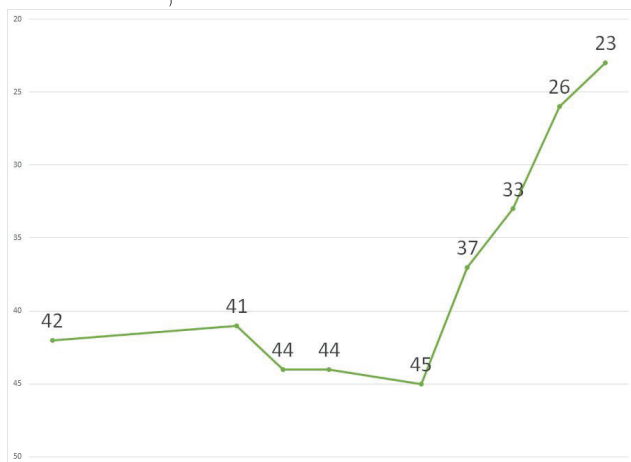

13 MONTH WFTDA RANKINGS

TEAM STATS HIGHLIGHTS

TEAM

8 Games
362 Jams

BLOCKERS

172 Blocker Penalties (8.42 JPP)
21.5 Blocker Penalties/Game

JAMMERS

46 Jammer Penalties (7.87 JPP)
5.75 Jammer Penalties/Game
52% Lead Rate

PIVOTS

35 Star Passes (39.67% of jams)
4.38 Star Pass/Game

SANCTIONED RECORDS

2016 SEASON (7-3)

Clover Cup

3/19/2016	Sacred City	L, 155-193
3/19/2016	Brandywine	W, 215-110
3/20/2016	Arizona	W, 171-113
3/20/2016	Sacred City	L, 134-167

The Big O

4/29/2016	Helsinki	L, 151-210
4/30/2016	Rocky Mountain	W, 194-171
5/1/2016	Emerald City	W, 238-60
5/1/2016	Auld Reekie	W, 259-113

Boardwalk Empire

5/21/2016	Kansas City	W, 202, 89
5/22/2016	Sac City	W, 282-80

AGAINST D1 COLUMBIA OPPONENTS

Rose City	NP
Jacksonville	NP
Denver	0-1
Atlanta	NP
Crime City	NP
Rainy City	NP
Columbia	1-0
Ann Arbor	NP
Steel City	1-0