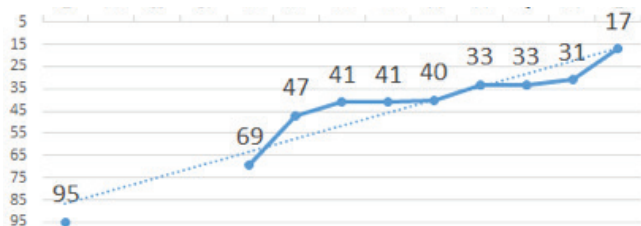

13 MONTH WFTDA RANKINGS

TEAM STATS HIGHLIGHTS

TEAM

6 Games
228 Jams

BLOCKERS

137 Blocker Penalties (6.66 JPP)
22.83 Blocker Penalties/Game

JAMMERS

49 Jammer Penalties (4.65 JPP)
8.17 Jammer Penalties/Game
45% Lead Rate

PIVOTS

31 Star Passes (13.6% of jams)
5.17 Star Pass/Game

SANCTIONED RECORDS

2016 SEASON (1-5)

3/4/2016 Detroit **L, 160-171**

The European Smackdown

3/5/2016 London **L, 49-295**

3/6/2016 Glasgow **W, 371-66**

5/13/2016 Montreal **L, 106-183**

Mayday in HEL

5/14/2016 Helsinki **L, 106-152**

5/15/2016 Crime City **L, 68-158**

AGAINST D1 VANCOUVER OPPONENTS

Victoria	NP
Angel City	NP
Rat City	0-1
Philly	NP
Terminal City	NP
Naptown	NP
Sacred City	NP
Queen City	NP
Arizona	NP