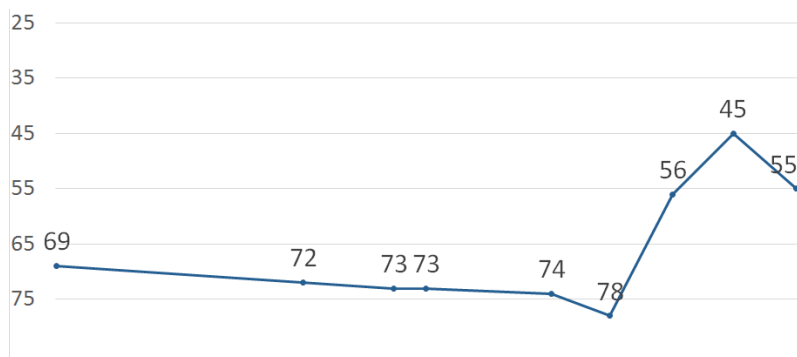

13 MONTH WFTDA RANKINGS

TEAM STATS HIGHLIGHTS

JAMMERS
6.8 Jammer Penalties/Game
68 Jammer Penalties (6.2 JjMr average)
54% Lead Rate

BLOCKERS
22.4 Blocker Penalties/Game
224 Blocker Penalties (7.5 BjM average)

PIVOTS
23 Star Passes (5.48% of jams)
2.3 Star Pass/Game

SANCTIONED RECORDS

2016 SEASON (7-3)

4/16/2016	Charlotte <u>K-Town Shakedown</u>	W, 380-73
4/29/2016	Brewcity	W, 282-96
4/30/2016	Grand Raggidy	W, 214-175
5/1/2016	North Star <u>Beach Brawl</u>	W, 247-133
5/13/2016	Oklahoma Victory Dolls	W, 203-157
5/14/2016	Newcastle	W, 205-113
5/15/2016	DC	W, 281-98
6/4/2016	Ann Arbor <u>ECDX</u>	L, 93-230
6/18/2016	Naptown	L, 168-175
6/19/2016	Sydney	L, 92-180

AGAINST D2 WICHITA OPPONENTS

Jet City	0-1
Houston	NP
Nashville	0-1
Brandywine	1-0
Kansas City	NP
Tucson	NP
Boulder County	NP
Chicago Outfit	0-2
Carolina	3-1