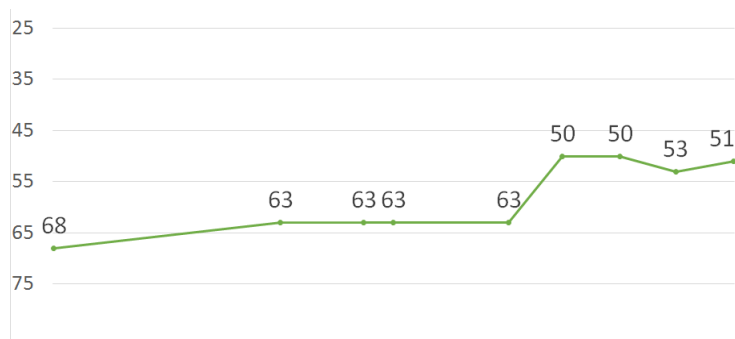

13 MONTH WFTDA RANKINGS

TEAM STATS HIGHLIGHTS

TEAM	JAMMERS
5 Games	7.4 Jammer Penalties/Game
219 Jams	37 Jammer Penalties (5.93 JjMr average)
	56% Lead Rate
	BLOCKERS
	35.6 Blocker Penalties/Game
	178 Blocker Penalties (4.9 BjM average)
	PIVOTS
	23 Star Passes (10.5% of jams)
	4.6 Star Pass/Game

SANCTIONED RECORDS

2016 SEASON (3-2)

Clover Cup

3/18/2016	Dallas	L, 76-360
3/19/2016	Kansas City	W, 335-106
3/20/2016	Sacred City	L, 119-227

Dust Devil

4/16/2016	Junction City	W, 322-46
4/17/2016	San Fernando Valley	W, 293-110

AGAINST D2 WICHITA OPPONENTS

Jet City	0-3
Houston	NP
Nashville	NP
Brandywine	NP
Kansas City	1-1
Blue Ridge	NP
Boulder County	0-1
Chicago Outfit	NP
Carolina	0-3