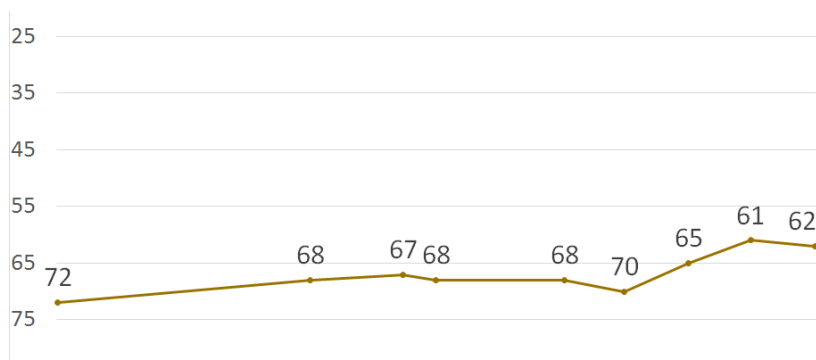

13 MONTH WFTDA RANKINGS

TEAM STATS HIGHLIGHTS

TEAM
9 Games
402 Jams

BLOCKERS
30.78 Blocker Penalties/Game
277 Blocker Penalties (5.8 BjM average)

JAMMERS
7.33 Jammer Penalties/Game
66 Jammer Penalties (6.1 JjMr average)
46% Lead Rate

PIVOTS
30 Star Passes (7.46% of jams)
3.33 Star Pass/Game

SANCTIONED RECORDS

2016 SEASON (4-5)

3/5/2016	Jet City	L, 140-217
	<u>K-Town Shakedown</u>	
4/29/2016	Grand Raggidy	W, 199-168
4/30/2016	Killamazoo	W, 268-109
5/1/2016	Brewcity	W, 240-137
5/14/2016	Ohio	L, 119-206
6/4/2016	Ann Arbor	L, 86-224
	<u>ECDX</u>	
6/17/2016	DC	W, 177-103
6/18/2016	Windy City	L, 107-263
7/16/2016	Cincinnati	L, 99-155

AGAINST D2 WICHITA OPPONENTS

Jet City	0-1	*not technically sanctioned. Met at the first Dust Devil (first WFTDA Championships)
Houston	1-0*	
Nashville	0-1	
Brandywine	0-1	
Kansas City	1-1	
Tucson	3-0	
Blue Ridge	1-3	
Boulder County	NP	
Chicago Outfit	1-0