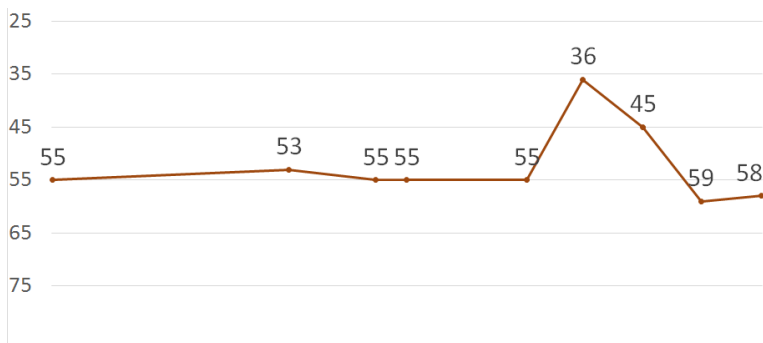

WFTDA PLAYOFFS HISTORY

2015 9th Place, D2 Detroit
 2014 9th Place, D2 Kitchener-Waterloo

13 MONTH WFTDA RANKINGS

TEAM STATS HIGHLIGHTS

JAMMERS
 9.13 Jammer Penalties/Game
 73 Jammer Penalties (4.7 JjMr average)
 41% Lead Rate