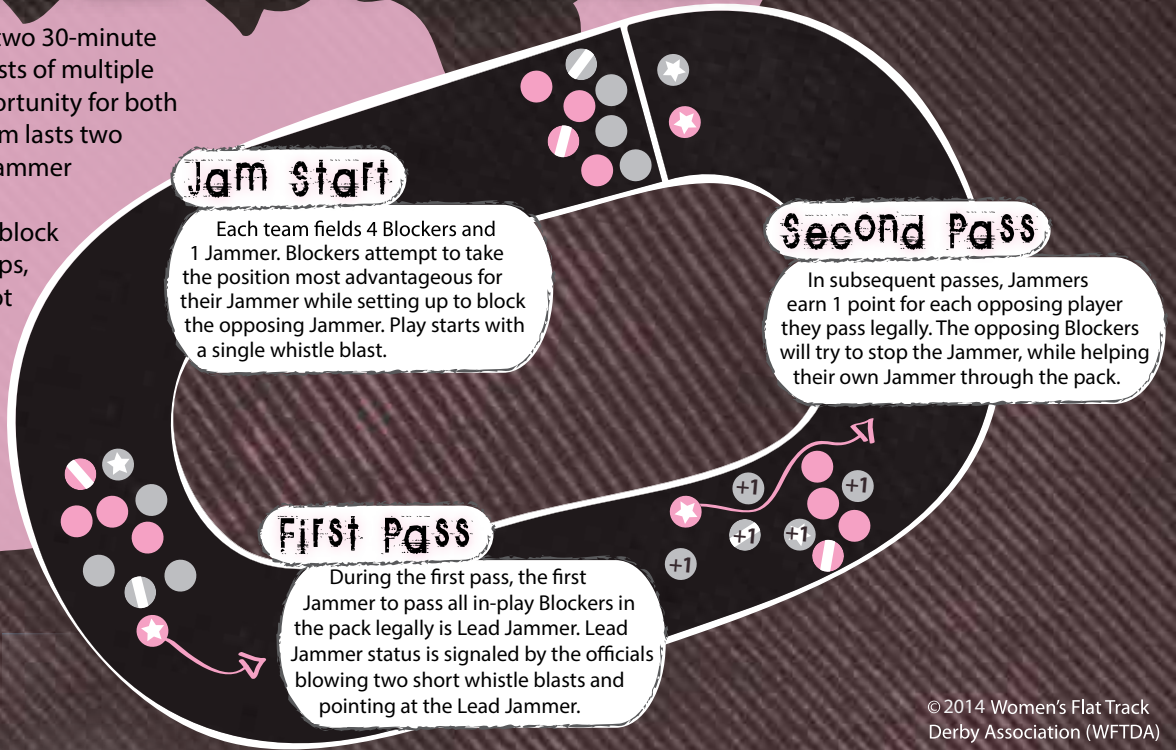

Jex #116

Bento Boxer #127

Amythest #143

The StrangeHer #192

Red deVicious #619

Luna Negra #911

Gemini #1771

Natural Selector #1859

DERBY BASICS

Two 14-skater teams play two 30-minute periods. Each period consists of multiple "jams." Each jam is an opportunity for both teams to score points. A jam lasts two minutes unless the Lead Jammer calls it off herself.

It is legal for a player to block her opponents with her hips, rear, and shoulders. It is not legal to block to the back, to trip, or to elbow another skater. Players committing illegal actions go to the penalty box for 30 seconds while their team plays short.

PIVOT
The Pivot is the Blocker that wears the stripe on her head. She is the only Blocker that is allowed to accept a star pass from the Jammer, thus becoming the new Jammer and gaining the ability to score points.