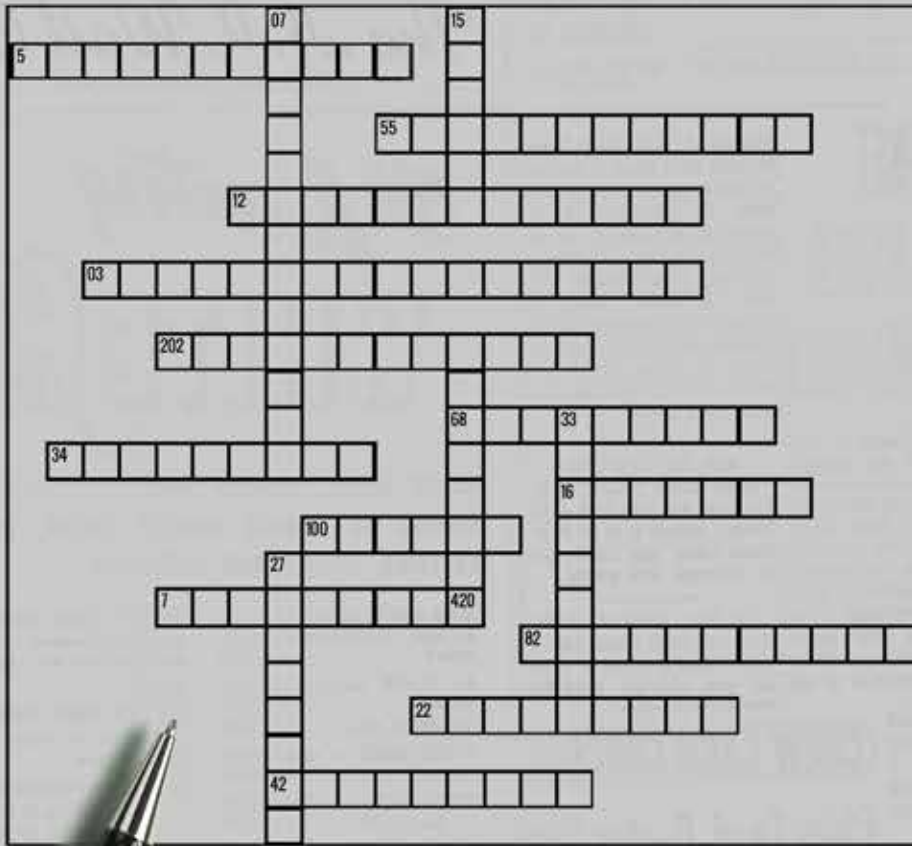

FLAT TRACK
ROLLER DERBY

SKATER CROSSWORD

ACROSS

- 5 Erudite trousers
- 55 Who's the boss?
- 12 Who everyone wants to dance with
- 03 Like in Xanadu and Grease, but sh!
- 202 You'd best choo-choose to get out of her way!
- 68 Good parenting discipline, but with an h
- 34 Our version of an All-Star who excels at everything
- 16 The skater formerly known as Barbara Ambush, co-captain
- 100 Beaches character, exploding
- 7 Cats have these
- 82 Spends her Sundays with Lionel Richie
- 22 A skater with many sides
- 42 Airborne basketball shots with an assist