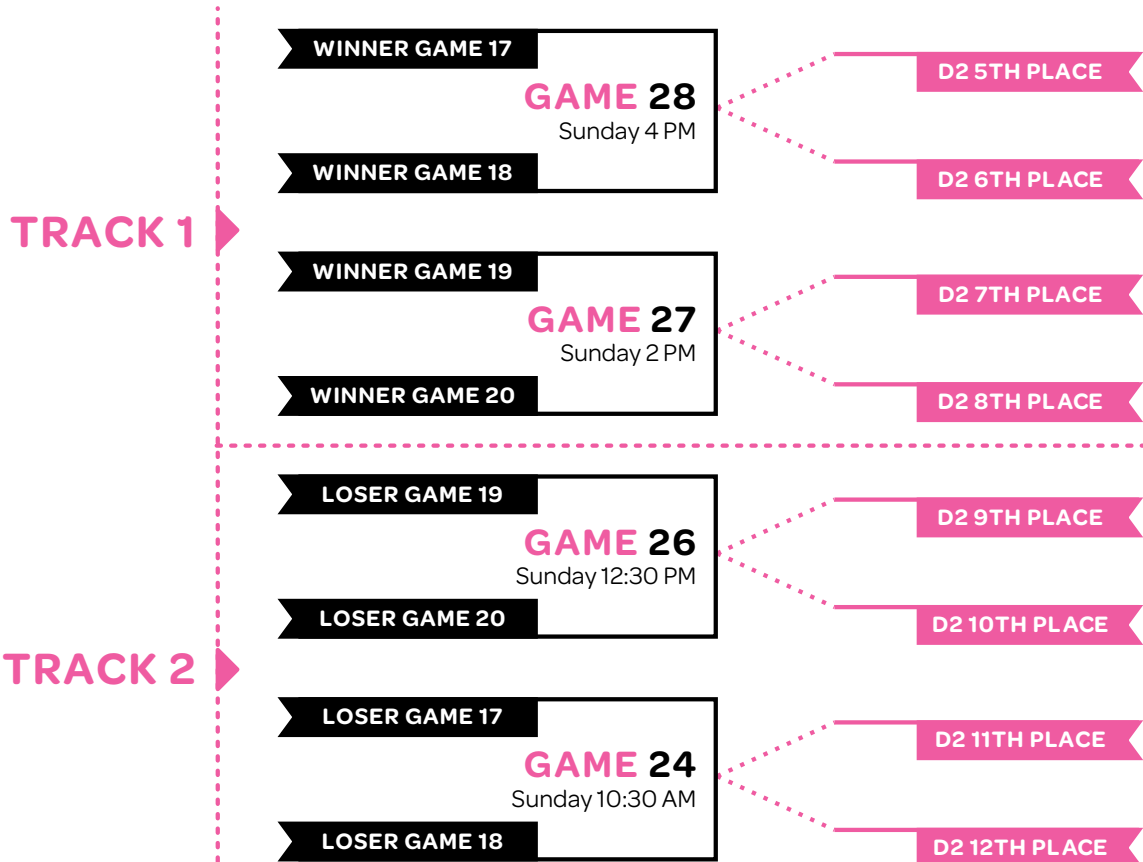

CONSOLATION GAMES