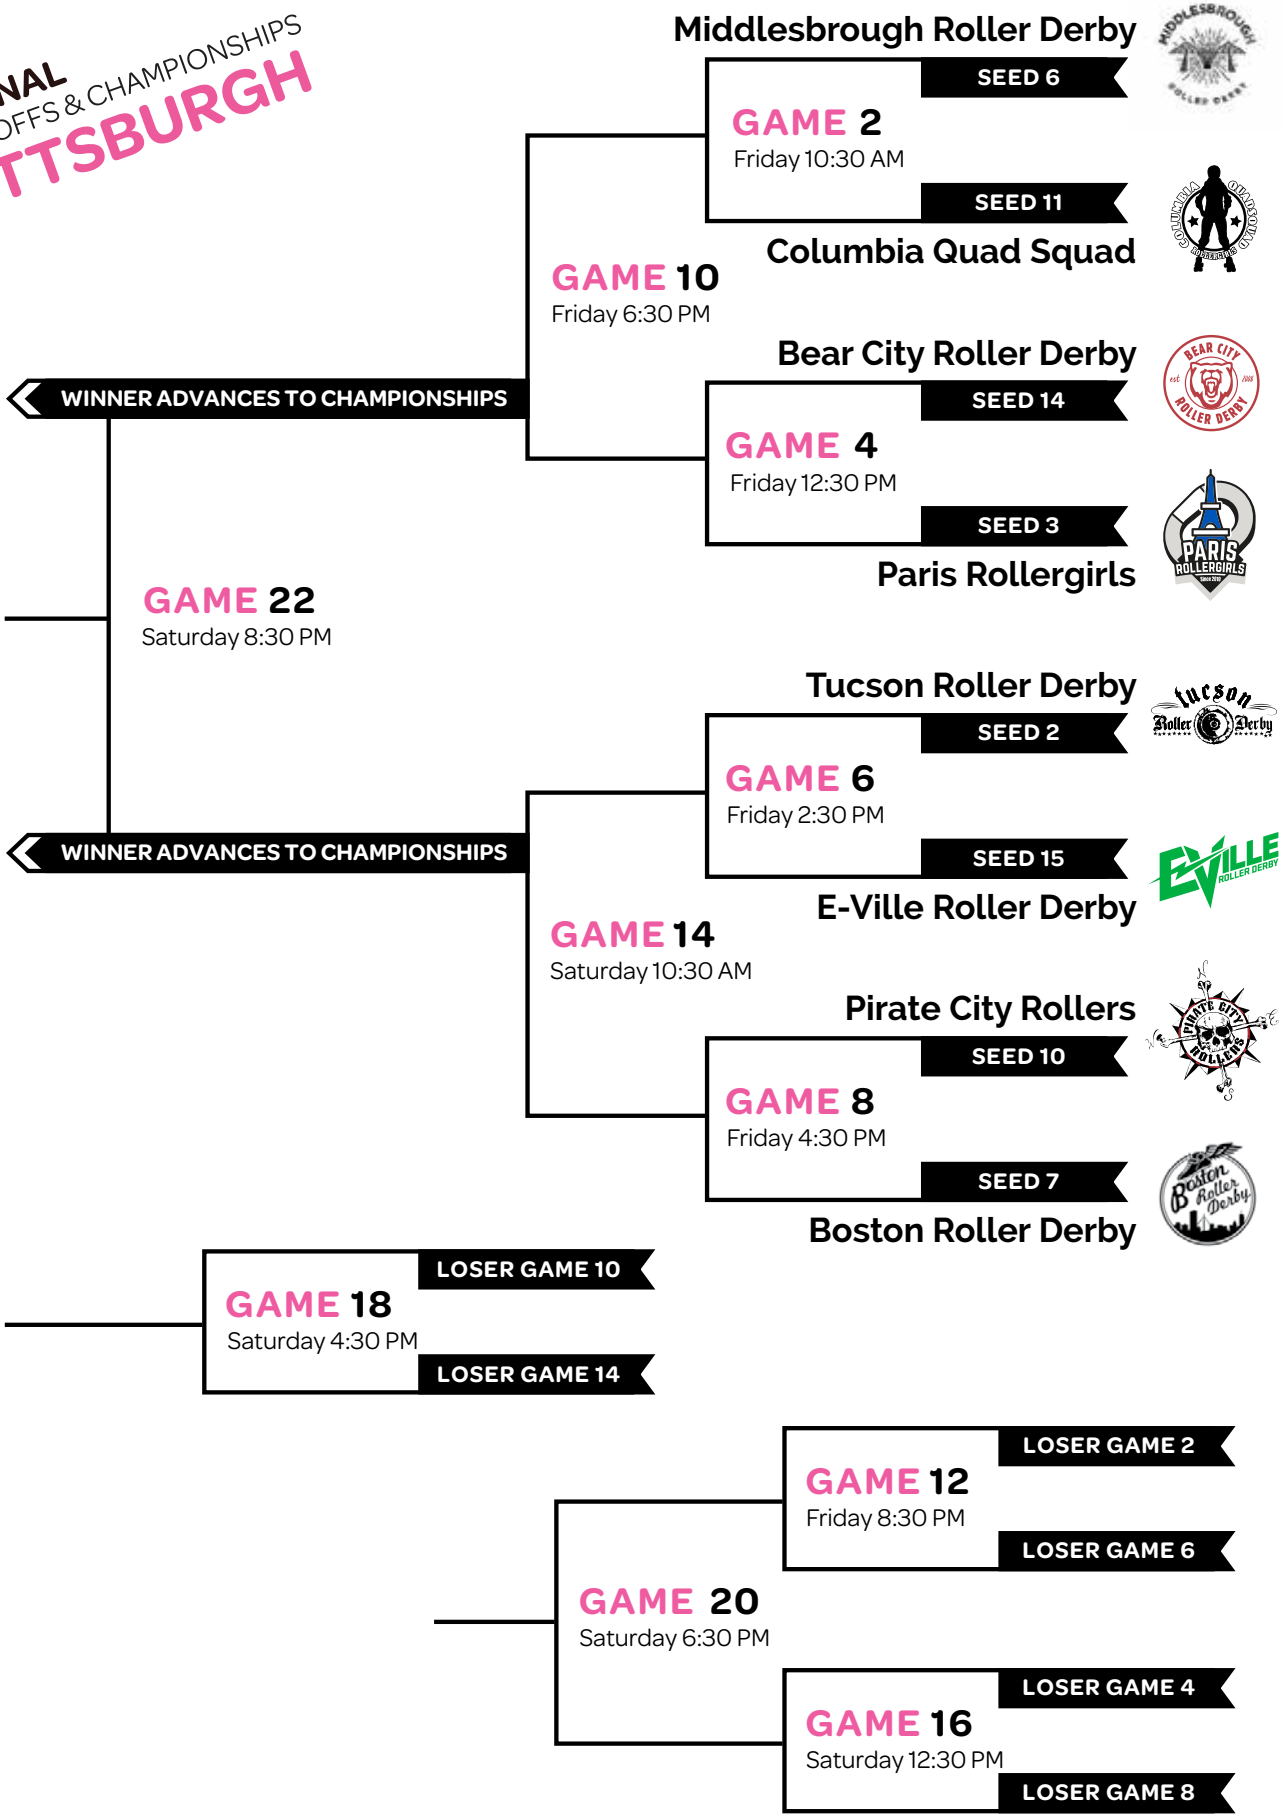

NATIONAL PLAYOFFS & CHAMPIONSHIPS PITTSBURGH