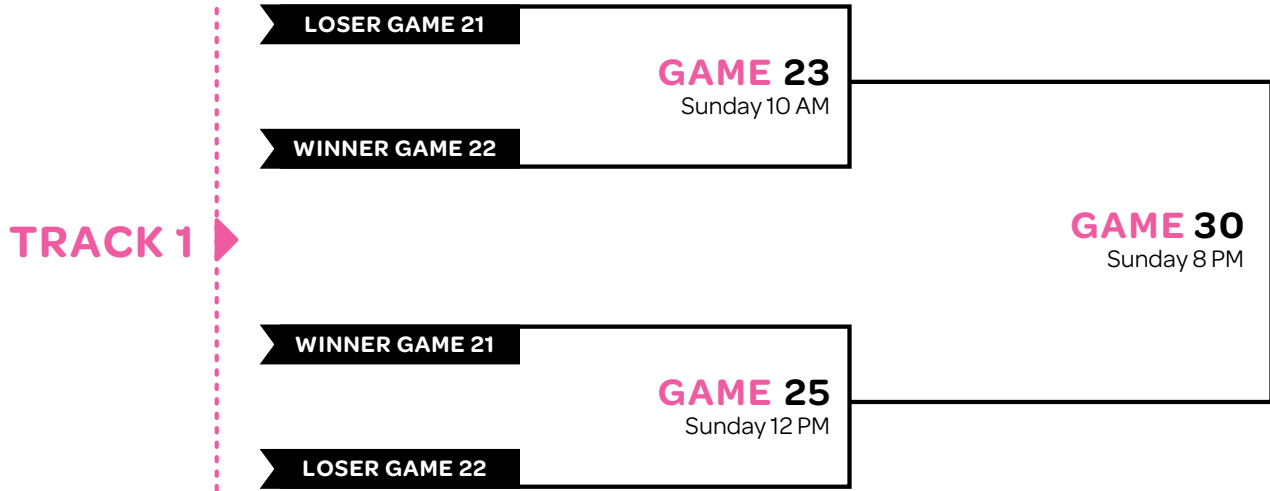

GAME 19
Saturday 6 PM

LOSER GAME 3

GAME 15
Saturday 12 PM

LOSER GAME 7

NATIONAL PLAYOFFS & CHAMPIONSHIPS PITTSBURGH

CHAMPIONSHIPS BRACKET

FRIDAY • SATURDAY • SUNDAY

AUGUST 18-20