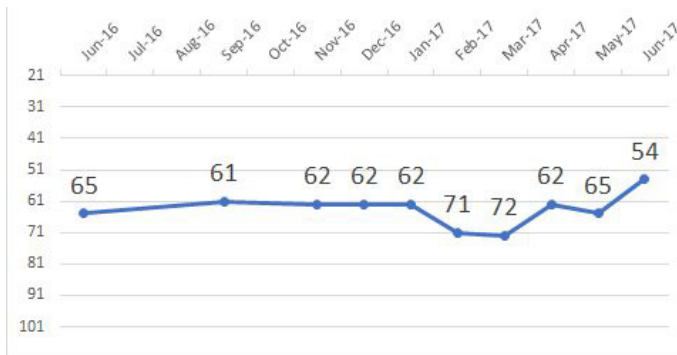

13-MONTH WFTDA RANKINGS

TEAM STATS HIGHLIGHTS

TEAM
 7 Games
 279 Jams

BLOCKERS
 24.86 Blocker Penalties/Game
 174 Blocker Penalties (6.41 Bj/M)

JAMMERS
 8.00 Jammer Penalties/Game
 56 Jammer Penalties (4.98 JjM)