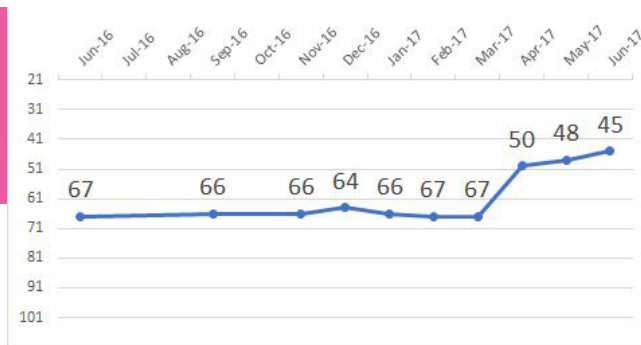

13-MONTH WFTDA RANKINGS

TEAM STATS HIGHLIGHTS

TEAM
17 Games
723 Jams

BLOCKERS
22.35 Blocker Penalties/Game
380 Blocker Penalties (7.61 BJm)

JAMMERS
8.47 Jammer Penalties/Game
144 Jammer Penalties (5.02 Jjm)

PIVOTS
17 Star Passes (2.35% of jams)
1.00 Star Passes/Game

SANCTIONED RECORDS

SEASON (16-1) Mayday Mayhem

6/11/2017	E-Ville	W, 233-188
6/11/2017	Newcastle	W, 172-72
6/10/2017	Boulder County	W, 238-199
6/10/2017	Central City	W, 325-43
6/9/2017	Undead Bettys	W, 418-70
6/9/2017	Chicago Outfit	W, 359-108
5/6/2017	Nashville	W, 50-345

K-Town Shakedown

4/30/2017	DuPage Derby	W, 238-104
4/29/2017	Tri-City	W, 80-288
4/28/2017	Killamazoo	W, 200-134
4/28/2017	Nashville	W, 48-345
4/22/2017	NW Arkansas	W, 400-72

Tri-State Tourney

4/15/2017	Kansas City	L, 187-171
4/15/2017	Omaha	W, 269-127
4/2/2017	Ithaca	W, 322-119

AGAINST D2 PITTSBURGH OPPONENTS

Auld Reekie	NP	Middlesbrough	NP
Bear City	NP	Naptown	NP
Boston	NP	No Coast	1-4
Columbia	0-1	Ohio	NP
Dublin	NP	Paris	NP
E-Ville	1-0	Pirate City	NP
Jet City	1-1	Treasure Valley	NP
		Tucson	NP