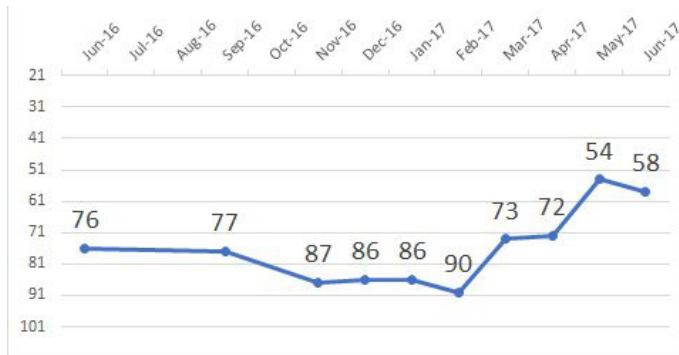

13-MONTH WFTDA RANKINGS

TEAM STATS HIGHLIGHTS

TEAM
5 Games
210 Jams

BLOCKERS
21.6 Blocker Penalties/Game
108 Blocker Penalties (7.78 Bj/M)

JAMMERS
5.8 Jammer Penalties/Game
29 Jammer Penalties (7.24 JjM)

PIVOTS
16 Star Passes (7.62% of jams)
3.2 Star Passes/Game

SANCTIONED RECORDS

SEASON (4-2)

6/24/2017	Tiger Bay	W, 128-203
5/20/2017	Central City	W, 208-119
5/20/2017	San Fernando	W, 321-28

EuroClash

3/26/2017	Paris	L, 192-85
3/25/2017	Leeds	W, 94-312
2/25/2017	Middlesbrough	L, 87-249

AGAINST D2 PITTSBURGH OPPONENTS

Auld Reekie	0-1	Naptown	NP
Bear City	NP	No Coast	NP
Boston	NP	Ohio	NP
Columbia	NP	Oklahoma	NP
E-Ville	NP	Paris	2-3
Jet City	NP	Pirate City	NP
Middlesbrough	0-3	Treasure Valley	NP
		Tucson	NP