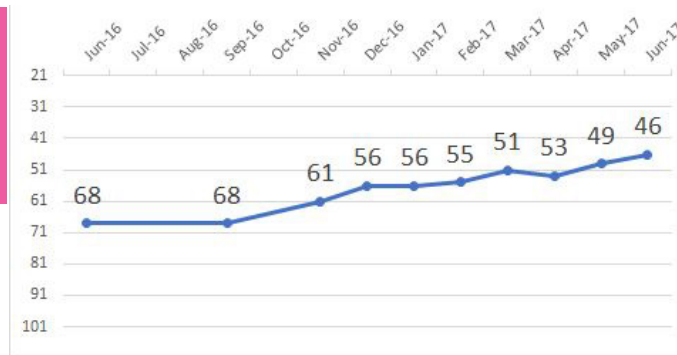

13-MONTH WFTDA RANKINGS

AGAINST D2 PITTSBURGH OPPONENTS

Auld Reekie	1-1	Naptown	NP
Bear City	1-0	No Coast	NP
Boston	NP	Ohio	NP
Columbia	NP	Oklahoma	NP
Dublin	3-0	Paris	NP
E-Ville	NP	Pirate City	NP
Jet City	NP	Treasure Valley	NP
		Tucson	NP