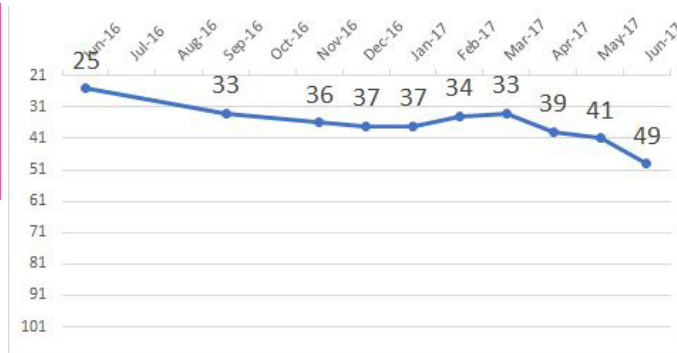

13-MONTH WFTDA RANKINGS

SANCTIONED RECORDS

SEASON (2-6)

6/24/2017	Windy City	L, 83-113
6/10/2017	Team United	L, 120-200

Besterns

6/3/2017	Boulder County	L, 152-200
6/3/2017	Sacred	W, 228-182
6/2/2017	Sac City	L, 132-173

Skate to Thrill

3/26/2017	Houston	L, 171-187
3/26/2017	Twin City	W, 259-40
3/25/2017	Ohio	L, 188-227

2016 D1 Playoffs Madison

9/25/2016	Ohio	L, 188-227
9/24/2016	Team United	L, 246-147
9/23/2016	Madison	L, 139-143

AGAINST D2 PITTSBURGH OPPONENTS

Auld Reekie	NP	Middlesbrough	NP
Bear City	NP	Naptown	0-1
Boston	0-1	Ohio	3-2
Columbia	NP	Oklahoma	4-1
Dublin	NP	Paris	NP
E-Ville	NP	Pirate City	NP
Jet City	NP	Treasure Valley	NP
		Tucson	1-0