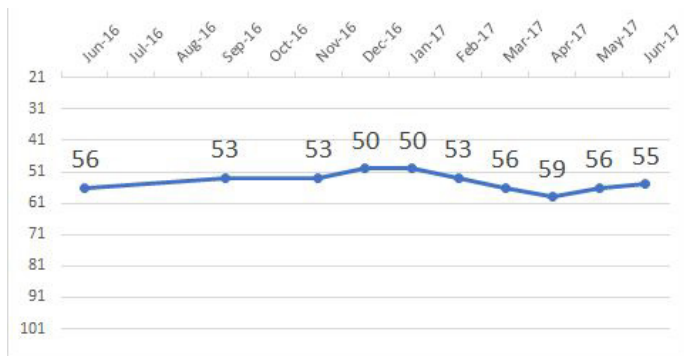

13-MONTH WFTDA RANKINGS

TEAM STATS HIGHLIGHTS

TEAM

5 Games
215 Jams

BLOCKERS

25.80 Blocker Penalties/Game
129 Blocker Penalties (6.67 Bj/M)

JAMMERS

5.2 Jammer Penalties/Game
26 Jammer Penalties (8.27 JjM)

PIVOTS

17 Star Passes (7.91% of jams)
3.40 Star Passes/Game

SANCTIONED RECORDS

SEASON (3-2)

5/16/2017	Nidaros	W, 125-228
4/01/2017	Paris	L, 143-221

EuroClash

3/26/2017	Middlesbrough	L, 238-89
3/25/2017	Auld Reekie	W, 177-176
3/25/2017	New Castle	W, 228-94

WFTDA D2 Playoff Lansing 2016

8/28/2016	Tri-City	W, 177-153
8/27/2016	Cincinnati	W, 356-128
8/26/2016	Charm City	L, 260-148
8/26/2016	Tri-City	W, 235-140

AGAINST D2 PITTSBURGH OPPONENTS

Auld Reekie	4-1	Naptown	NP
Boston	NP	No Coast	NP
Columbia	NP	Ohio	NP
Dublin	NP	Oklahoma	NP
E-Ville	NP	Paris	0-1
Jet City	NP	Pirate City	NP
Middlesbrough	0-1	Treasure Valley	NP
		Tucson	NP