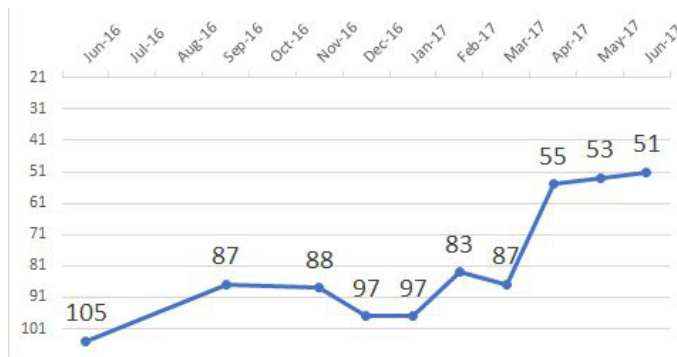

13-MONTH WFTDA RANKINGS

TEAM STATS HIGHLIGHTS

TEAM
5 Games
181 Jams

BLOCKERS
26.20 Blocker Penalties/Game
131 Blocker Penalties (5.53 BJm)

JAMMERS
8.6 Jammer Penalties/Game
43 Jammer Penalties (4.21 Jjm)

PIVOTS
6 Star Passes (3.31% of jams)
1.2 Star Passes/Game

SANCTIONED RECORDS

SEASON (6-1)

The Big O

5/7/2017	Windy City	L, 222-68
5/6/2017	Boulder County	W, 175-253
5/5/2017	Sydney Assassins	W, 137-229
5/4/2017	Emerald City	W, 108-329

K-Town Shakedown

4/30/2017	Chicago Outfit	W, 131-161
4/29/2017	St. Chux	W, 94-347
4/28/2017	Tri-City	W, 143-243

AGAINST D2 PITTSBURGH OPPONENTS

Auld Reekie	NP	Middlesbrough	NP
Bear City	NP	Naptown	NP
Boston	NP	No Coast	NP
Columbia	NP	Ohio	NP
Dublin	NP	Oklahoma	NP
E-Ville	NP	Paris	NP
Jet City	NP	Treasure Valley	NP
		Tucson	NP