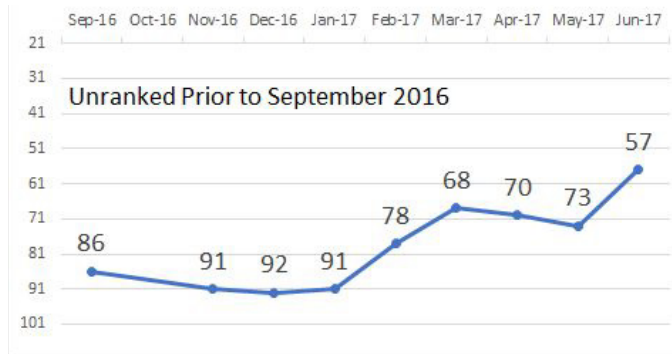

13-MONTH WFTDA RANKINGS

AGAINST D2 PITTSBURGH OPPONENTS

Auld Reekie	NP	Naptown	NP
Bear City	NP	No Coast	NP
Boston	NP	Ohio	NP
Columbia	NP	Oklahoma	0-1
Dublin	NP	Paris	NP
Jet City	NP	Pirate City	NP
Middlesbrough	NP	Treasure Valley	NP
		Tucson	NP