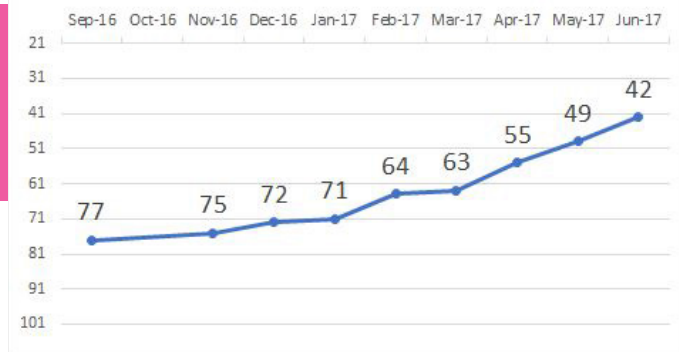

LOCATION: Paris, France

DARK: Blue w/White

LIGHT: White w/Blue

Joined WFTDA: 2013

PLAYOFF HISTORY

First time qualifying for Playoffs

13-MONTH WFTDA RANKINGS

TEAM STATS HIGHLIGHTS