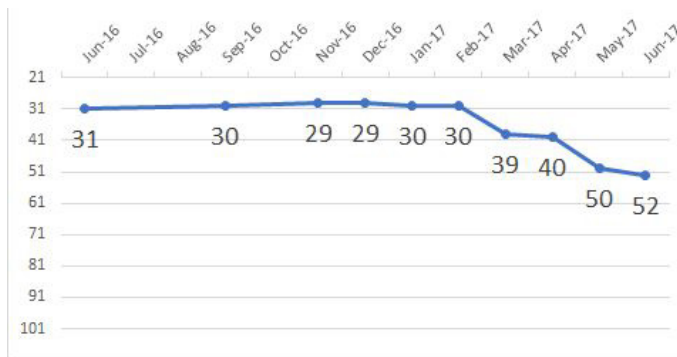

13-MONTH WFTDA RANKINGS

TEAM STATS HIGHLIGHTS

TEAM
8 Games
331 Jams

BLOCKERS
21.63 Blocker Penalties/Game
331 Blocker Penalties (6.35 BJm)

JAMMERS
5.88 Jammer Penalties/Game
47 Jammer Penalties (7.04 Jjm)

PIVOTS
68 Star Passes (20.54% of jams)
8.50 Star Passes/Game

SANCTIONED RECORDS

SEASON (3-6) 10 Years of CQS			
6/17/2017	Brandywine	W, 163-146	
6/17/2017	Tucson	W, 137-122	
5/27/2017	Naptown	L, 240-113	
Tiny Tourney			
5/20/2017	Montréal	L, 391-71	
5/20/2017	Atlanta	L, 303-52	
Southern Discomfort			
4/9/2017	Madison	L, 112-145	
4/9/2017	Rocky Mountain	W, 175-134	
4/8/2017	Detroit	L, 219-103	
3/11/2017	Charlottesville	L, 157-169	
2016 D1 Playoffs Columbia			
9/11/2016	Santa Cruz	W, 174-141	
9/10/2016	Crime City	L, 260-100	
9/9/2016	Rose City	L, 439-67	
9/9/2016	Ann Arbor	W, 149-145	
AGAINST D2 PITTSBURGH OPPONENTS			
Auld Reekie	NP	Naptown	0-2
Bear City	NP	No Coast	NP
Boston	0-1	Ohio	NP
Dublin	NP	Oklahoma	1-0
E-Ville	NP	Paris	NP
Jet City	2-1	Pirate City	NP
Middlesbrough	NP	Treasure Valley	1-0
		Tucson	1-0