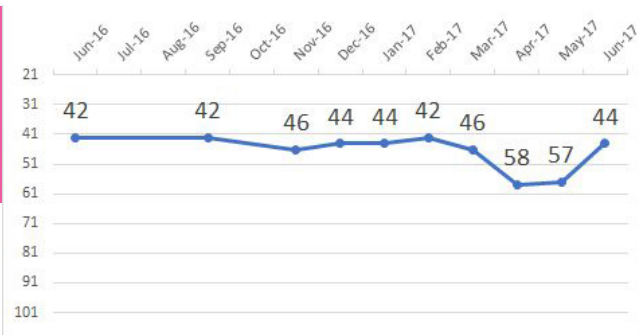

13-MONTH WFTDA RANKINGS

TEAM STATS HIGHLIGHTS

TEAM

6 Games
262 Jams

BLOCKERS

29.17 Blocker Penalties/Game
175 Blocker Penalties (5.99 Bjm)

JAMMERS

6.50 Jammer Penalties/Game
392 Jammer Penalties (6.72 Jjm)

PIVOTS

11 Star Passes (4.20% of jams)
1.83 Star Passes/Game

SANCTIONED RECORDS

SEASON (4-32017)

6/4/2017	Sac City	W, 141-95
6/3/2017	Rocky Mountain	L, 182-158
6/2/2017	Tucson	W, 119-209
6/2/2017	Boulder County	W, 129-194
5/25/2017	Oly	L, 156-177
5/20/2017	Treasure Valley	W, 114-140
4/1/2017	Treasure Valley	L, 168-171

2016 D2 Playoffs

8/21/2016	Nashville	W, 132-118
8/20/2016	Brandywine	L, 170-198
8/19/2016	Boulder City	W, 175-160

AGAINST D2 PITTSBURGH OPPONENTS

Auld Reekie	NP	Naptown	0-1
Bear City	NP	No Coast	NP
Boston	0-2	Ohio	NP
Columbia	1-2	Oklahoma	1-1
Dublin	NP	Paris	NP
E-Ville	NP	Pirate City	NP
Middlesbrough	NP	Treasure Valley	4-2
		Tucson	4-0