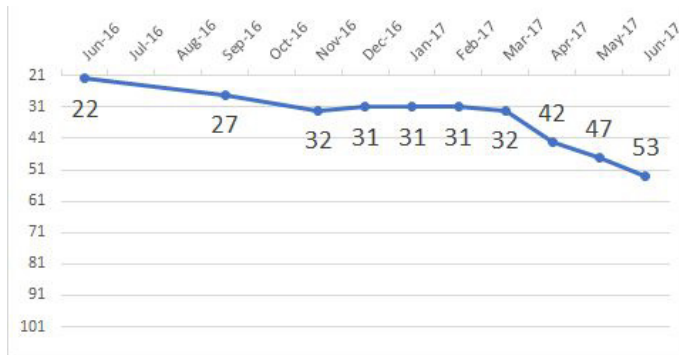

13-MONTH WFTDA RANKINGS

TEAM STATS HIGHLIGHTS

TEAM
6 Games
261 Jams

BLOCKERS
26.50 Blocker Penalties/Game
159 Blocker Penalties (6.35 BJm)

JAMMERS
5.67 Jammer Penalties/Game
34 Jammer Penalties (7.68 Jjm)

PIVOTS
35 Star Passes (13.41% of jams)
5.83 Star Passes/Game

SANCTIONED RECORDS

SEASON (1-5)

6/24/2017	Stockholm	L, 75-248
5/28/2017	Columbia	W, 240-113
5/27/2017	Jacksonville	L, 456-55
5/6/2017	Ann Arbor	L, 128-122
4/8/2017	Windy City	L, 119-188
3/18/2017	Ohio	L, 149-162

2016 D1 Playoffs Vancouver

9/18/2016	Arizona	L, 142-197
9/17/2016	Queen City	L, 138-160
9/16/2016	Rat City	L, 285-57

AGAINST D2 PITTSBURGH OPPONENTS

Auld Reekie	NP	Middlesbrough	NP
Bear City	NP	No Coast	1-0
Boston	0-1	Ohio	6-4
Columbia	2-0	Oklahoma	NP
Dublin	NP	Paris	NP
E-Ville	NP	Pirate City	NP
Jet City	1-0	Treasure Valley	NP
		Tucson	NP