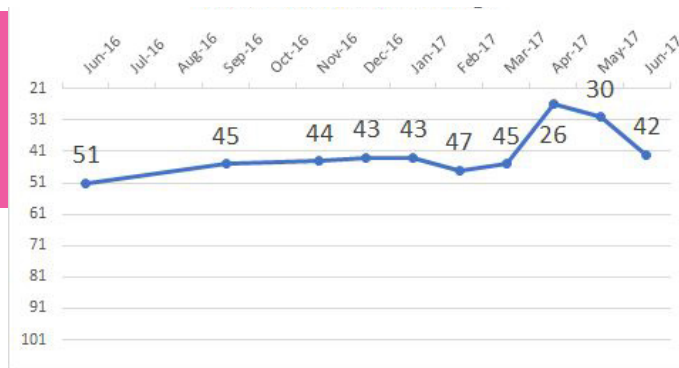

13-MONTH WFTDA RANKINGS

TEAM STATS HIGHLIGHTS

TEAM

7 Games
310 Jams

BLOCKERS

26.86 Blocker Penalties/Game
188 Blocker Penalties (6.60 Bjm)

JAMMERS

5.57 Jammer Penalties/Game
39 Jammer Penalties (7.95 Jjm)

PIVOTS

40 Star Passes (12.9% of jams)
5.71 Star Passes/Game

SANCTIONED RECORDS

SEASON (7-5)

6/17/2017	Columbia	W, 137-122
6/17/2017	Brandywine	W, 208-103

Besterns

6/4/2017	Treasure Valley	L, 119-225
6/3/2017	Wasatch	L, 137-169
6/2/2017	Jet City	L, 119-209
4/2/2017	Sacred	W, 117-268
4/1/2017	Calgary	W, 132-215
4/1/2017	Wasatch	W, 225-149

AGAINST D2 PITTSBURGH OPPONENTS

Auld Reekie	NP	Middlesbrough	NP
Bear City	NP	Naptown	NP
Boston	NP	No Coast	0-1
Columbia	0-1	Ohio	NP
Dublin	NP	Oklahoma	NP
E-Ville	NP	Paris	NP
Jet City	0-4	Pirate City	NP
		Treasure Valley	0-2