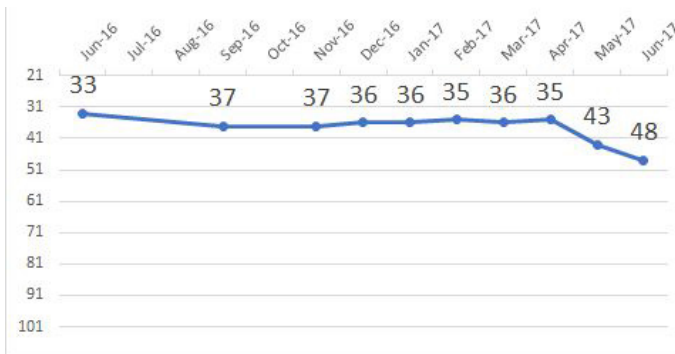

13-MONTH WFTDA RANKINGS

Skate to Thrill

3/26/2017	Killamazoo	W, 375-83
3/25/2017	No Coast	W, 169-199
3/25/2017	Houston	L, 259-203
3/18/2017	Naptown	L, 149-162

AGAINST D2 PITTSBURGH OPPONENTS

Auld Reekie	NP	Middlesbrough	NP
Bear City	NP	Naptown	4-6
Boston	1-2	No Coast	2-3
Columbia	1-0	Oklahoma	NP
Dublin	NP	Paris	NP
E-Ville	NP	Pirate City	NP
Jet City	NP	Treasure Valley	NP
		Tucson	NP