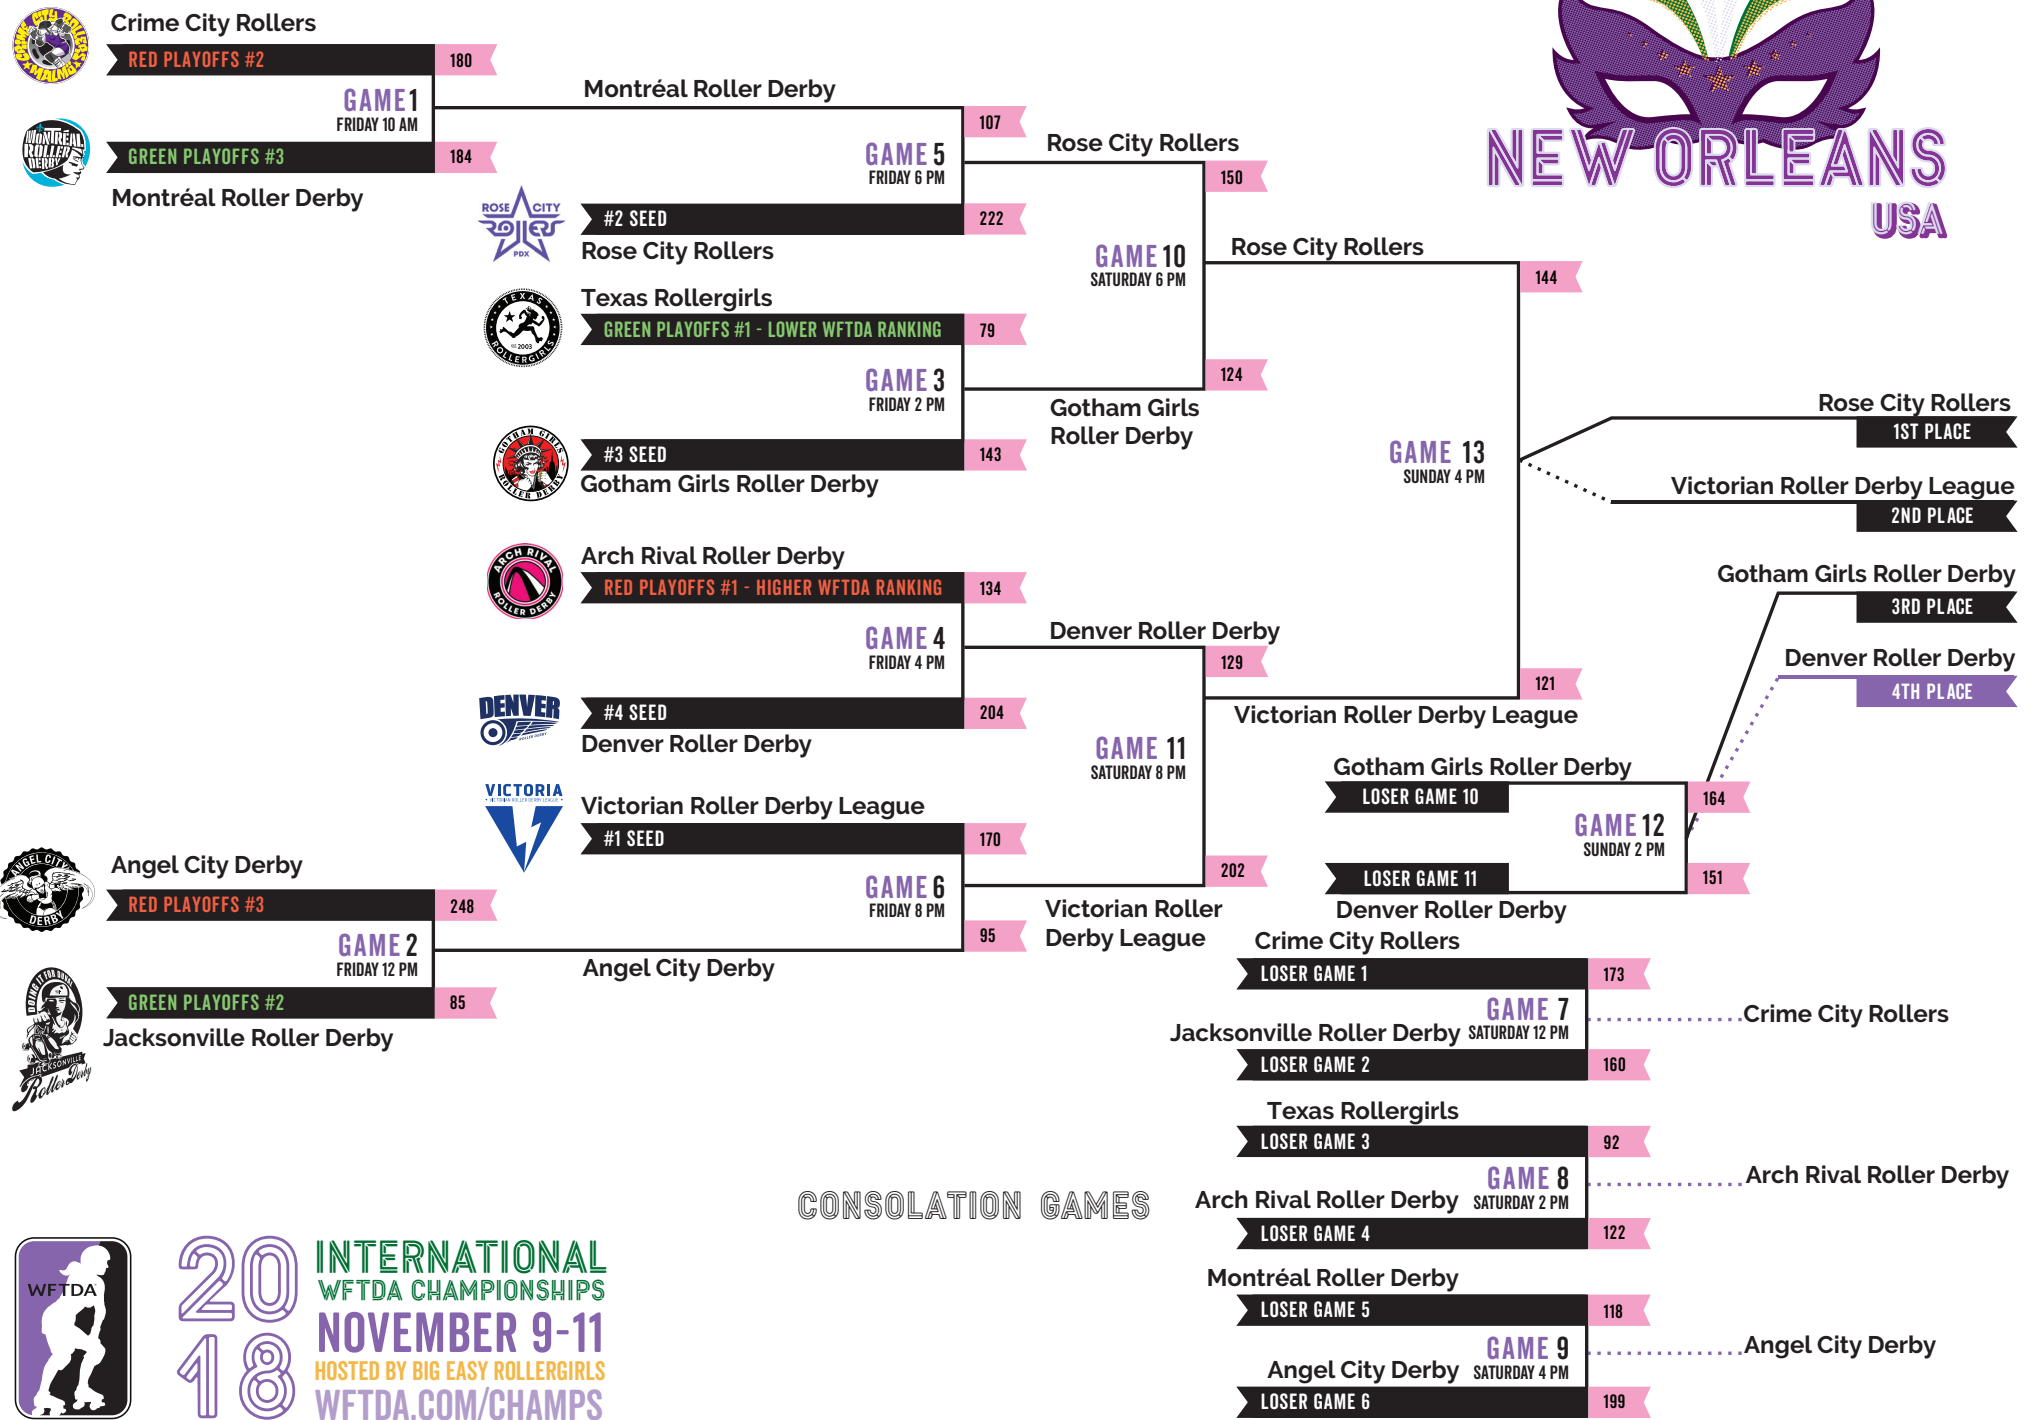

# ELIMINATION BRACKET

## CONSOLATION GAMES

**20** INTERNATIONAL  
WFTDA CHAMPIONSHIPS  
**NOVEMBER 9-11**  
HOSTED BY BIG EASY ROLLERGIRLS  
WFTDA.COM/CHAMPS

ALL GAME TIMES WILL BE IN CENTRAL STANDARD TIME.