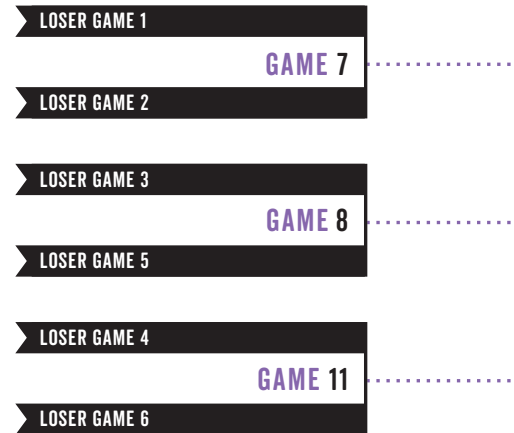

First, you'll need to pull out who you think will be the top 4 ranked teams in the WFTDA as of June 30, 2018. Then, for the next 24 teams, just fill in the blanks on the seeding chart under each seeding number, and then migrate those names to the appropriate game in the brackets. You'll need a bracket for each Playoffs you want to create. Use your best derby judgment to decide who the winner of each game should be, and move through the bracket to the end to determine the winner of each Playoffs. **Have fun!**

Note: The WFTDA reserves the right to switch a host from one bracket to another, should the geographic grouping of the other bracket be such that a move would better support the needs of WFTDA's mission. Final WFTDA tournament brackets may deviate from the S-curve chart. Game numbers are subject to change when game times are confirmed.

CHAMPIONSHIP BYES

PREDICT WHO WILL BE IN THE TOP 4 OF THE WFTDA GLOBAL RANKINGS HERE.

NOTE: THESE TEAMS WILL NOT BE IN YOUR PLAYOFFS BRACKETS.

1	_____
2	_____
3	_____
4	_____

PLAYOFFS 1 PLAYOFFS 2

SEED 1	#5	#6
SEED 2	#8	#7
SEED 3	#9	#10
SEED 4	#12	#11
SEED 5	#13	#14
SEED 6	#16	#15
SEED 7	#17	#18
SEED 8	#20	#19
SEED 9	#21	#22
SEED 10	#24	#23
SEED 11	#25	#26
SEED 12	#28	#27

ELIMINATION BRACKET

CONSOLATION GAMES

20 INTERNATIONAL
18 WFTDA PLAYOFFS
WFTDA.COM/TOURNAMENTS

ELIMINATION BRACKET

CONSOLATION GAMES

20 INTERNATIONAL
18 WFTDA CHAMPIONSHIPS
WFTDA.COM/TOURNAMENTS