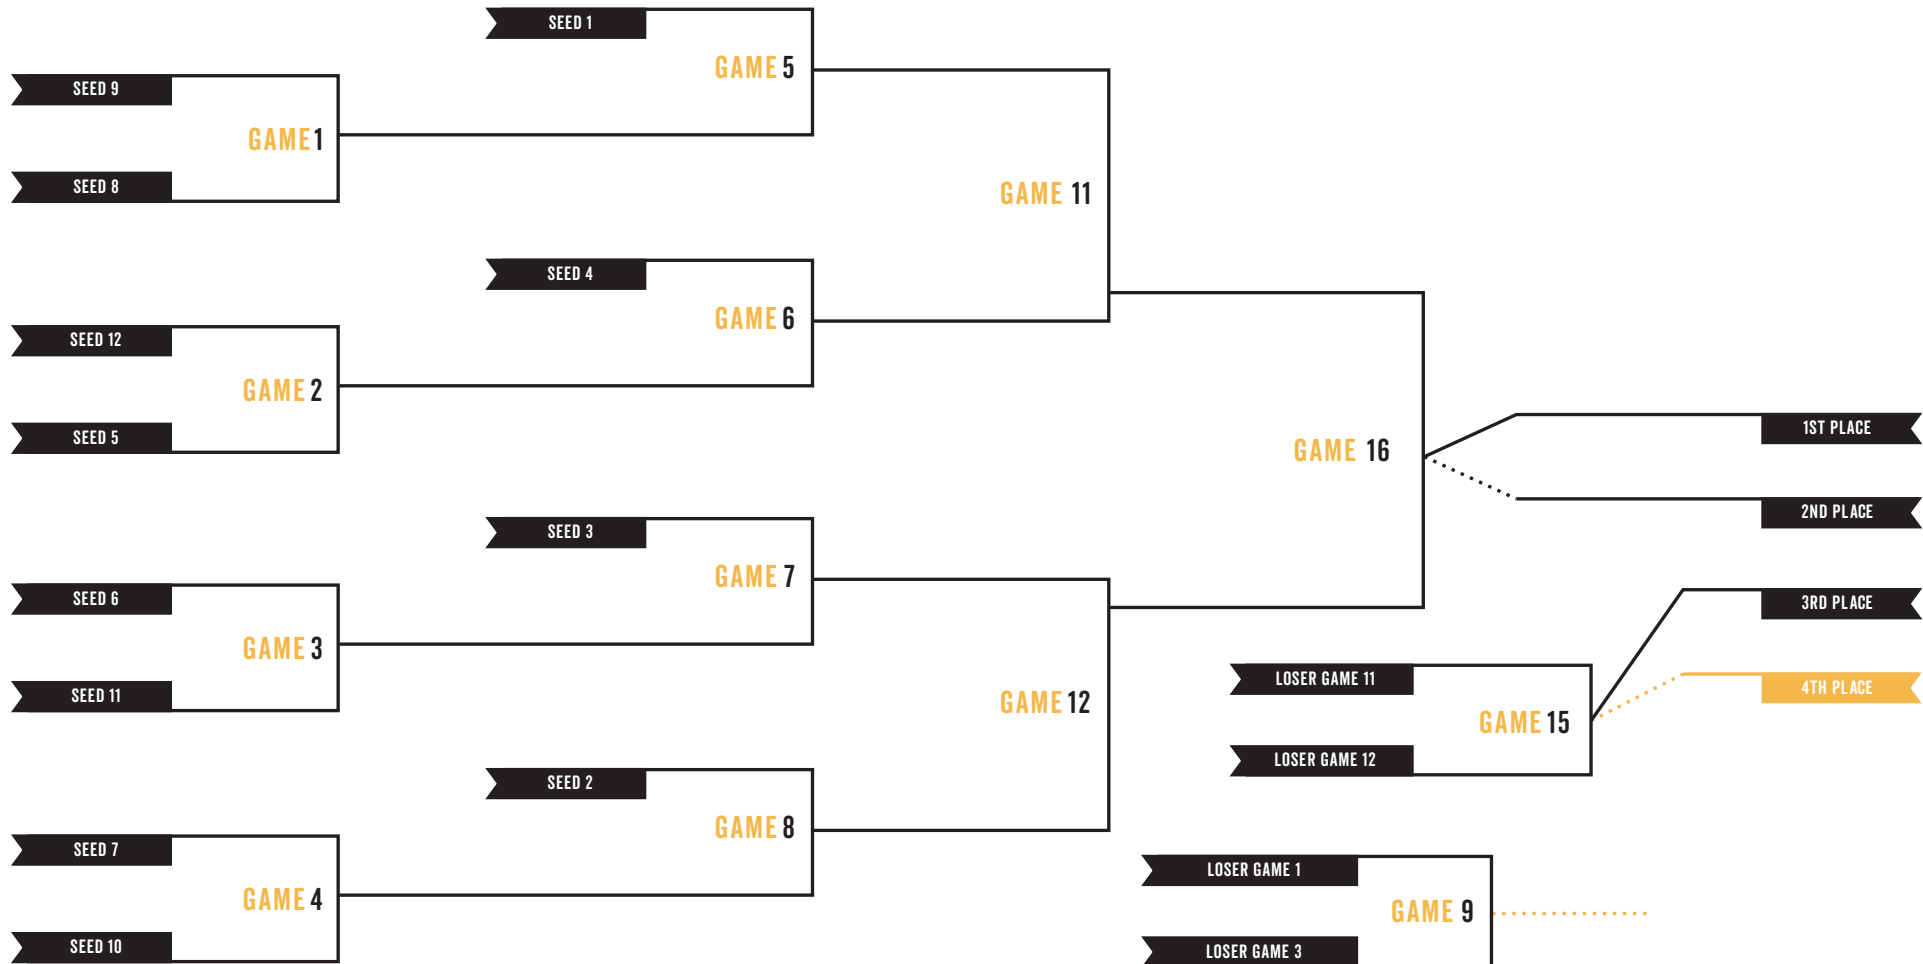

ELIMINATION BRACKET