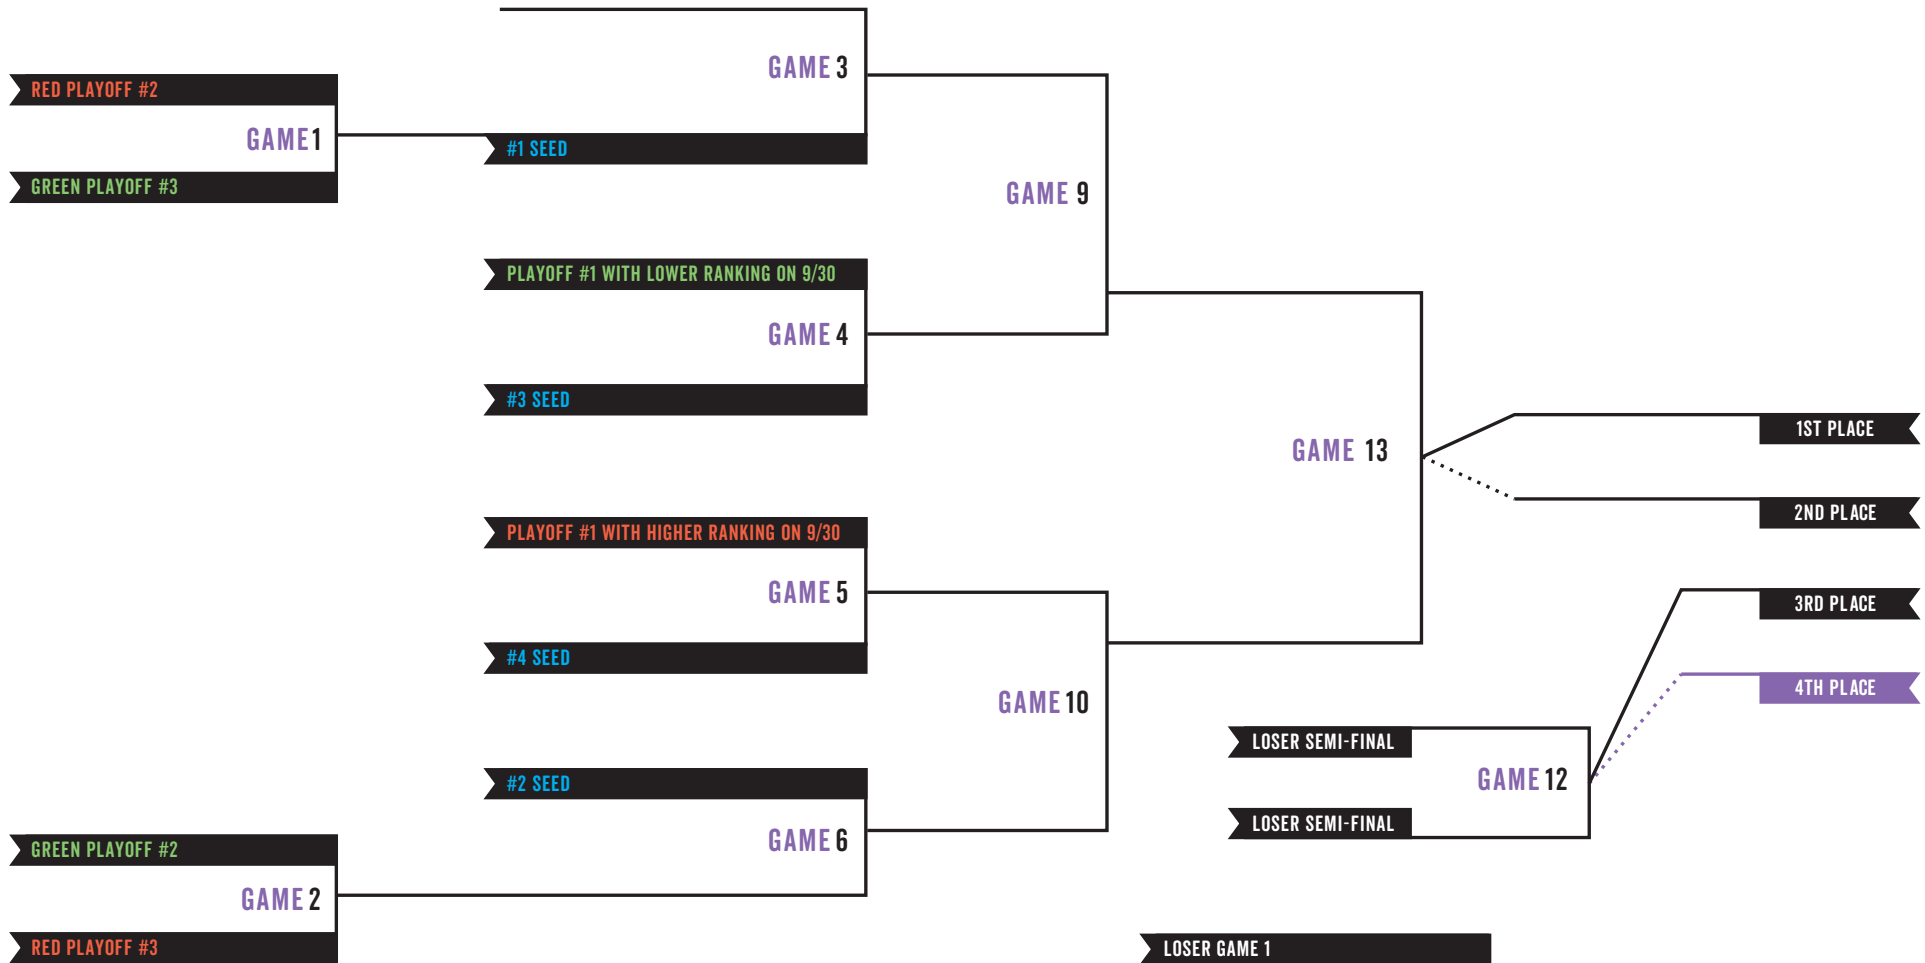

First, you'll need to pull out who you think will be the top 4 ranked teams in the WFTDA as of June 30, 2018. Then, for the next 24 teams, just fill in the blanks on the seeding chart under each seeding number, and then migrate those names to the appropriate game in the brackets. You'll need a bracket for each Playoffs you want to create. Use your best derby judgment to decide who the winner of each game should be, and move through the bracket to the end to determine the winner of each Playoffs. **Have fun!**

Note: The WFTDA reserves the right to switch a host from one bracket to another, should the geographic grouping of the other bracket be such that a move would better support the needs of WFTDA's mission. Final WFTDA tournament brackets may deviate from the S-curve chart. Game numbers are subject to change when game times are confirmed.

ELIMINATION BRACKET

CONSOLATION GAMES

20 INTERNATIONAL
18 WFTDA PLAYOFFS
WFTDA.COM/TOURNAMENTS

ELIMINATION BRACKET

CONSOLATION GAMES

20 INTERNATIONAL
18 WFTDA CHAMPIONSHIPS
WFTDA.COM/TOURNAMENTS